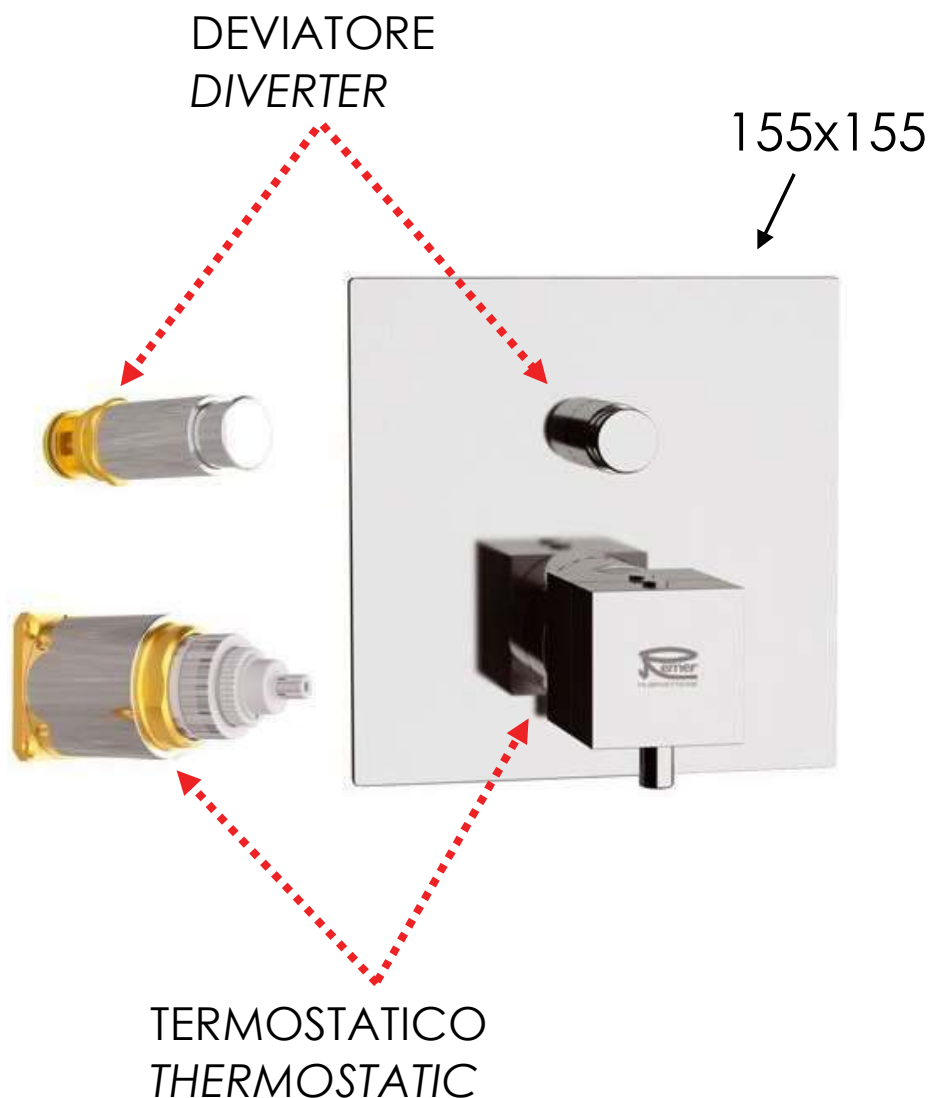

REMER

RUBINETTERIE

SCHEDA TECNICA

TECHNICAL FEATURES

ART. COD.

QT09KB

MATERIALI / MATERIALS

OTTONE CROMATO / CHROME PLATED BRASS