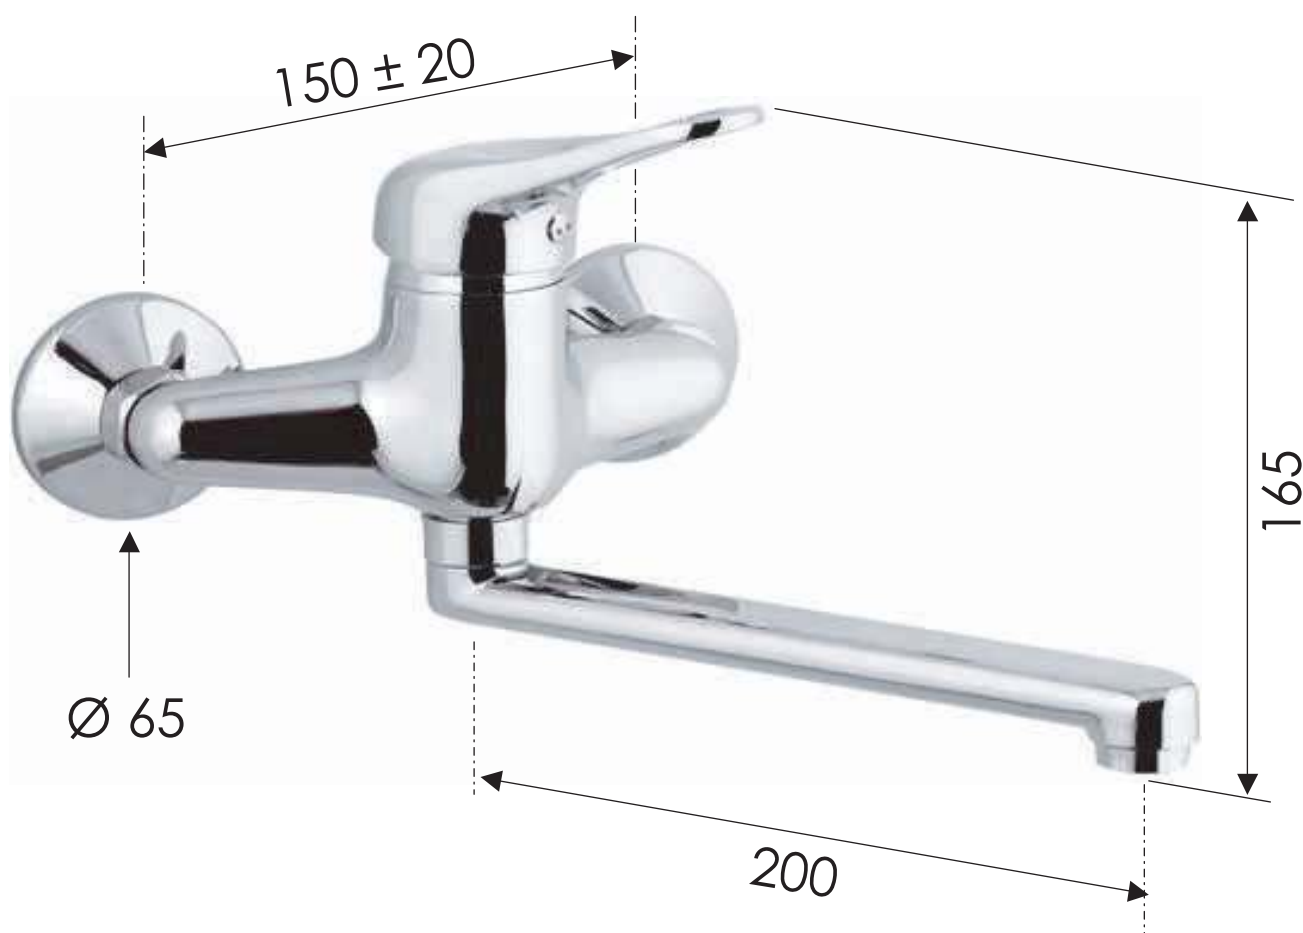

REMER

RUBINETTERIE

SCHEDA TECNICA

ART. COD.

TECHNICAL FEATURES

K41

MATERIALI / MATERIALS

OTTONE CROMATO / CHROME PLATED BRASS