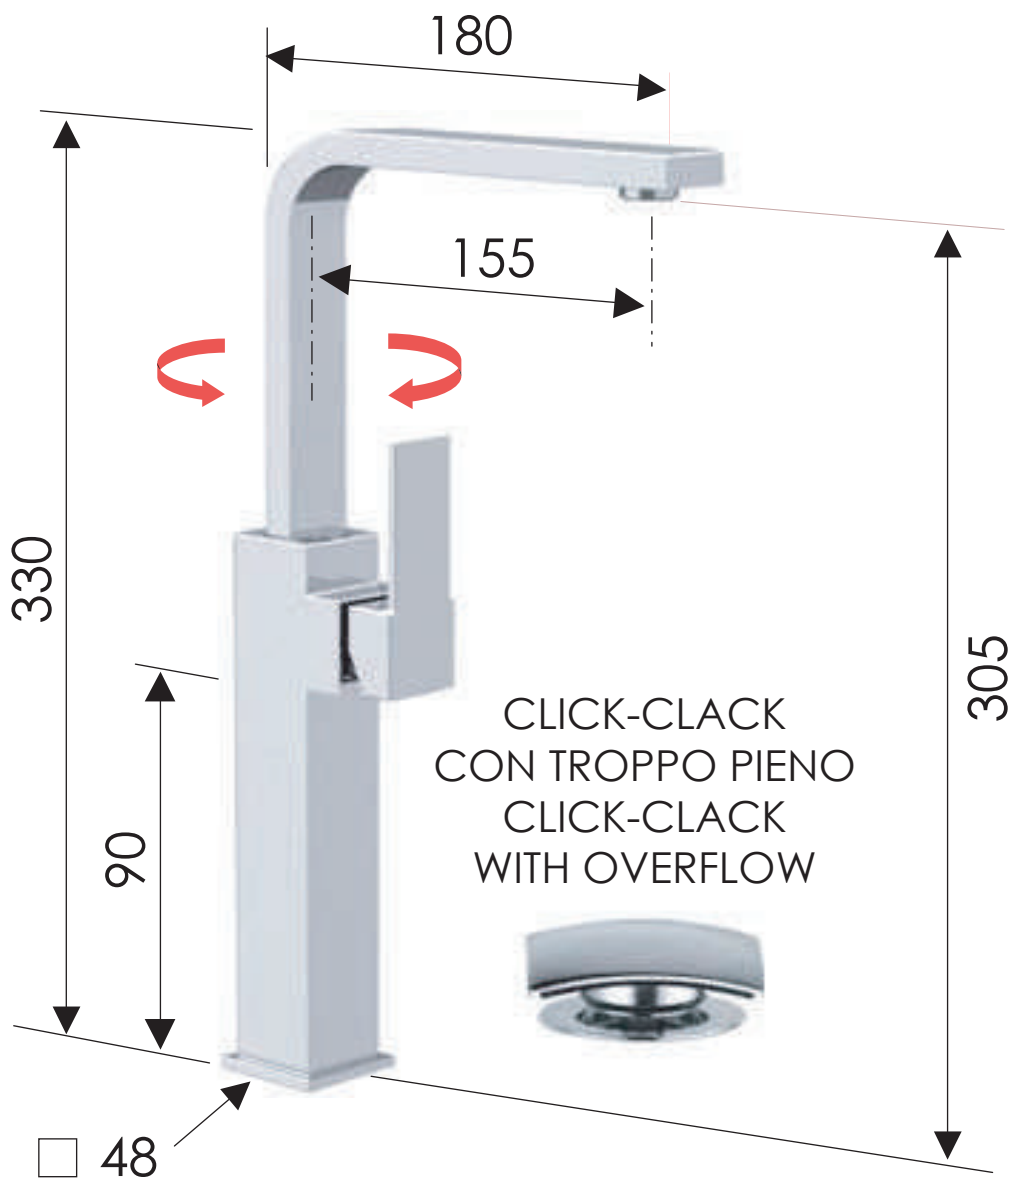

REMER

RUBINETTERIE

SCHEDA TECNICA

TECHNICAL FEATURES

ART. COD.

Q10GL

MATERIALI / MATERIALS

OTTONE CROMATO / CHROME PLATED BRASS