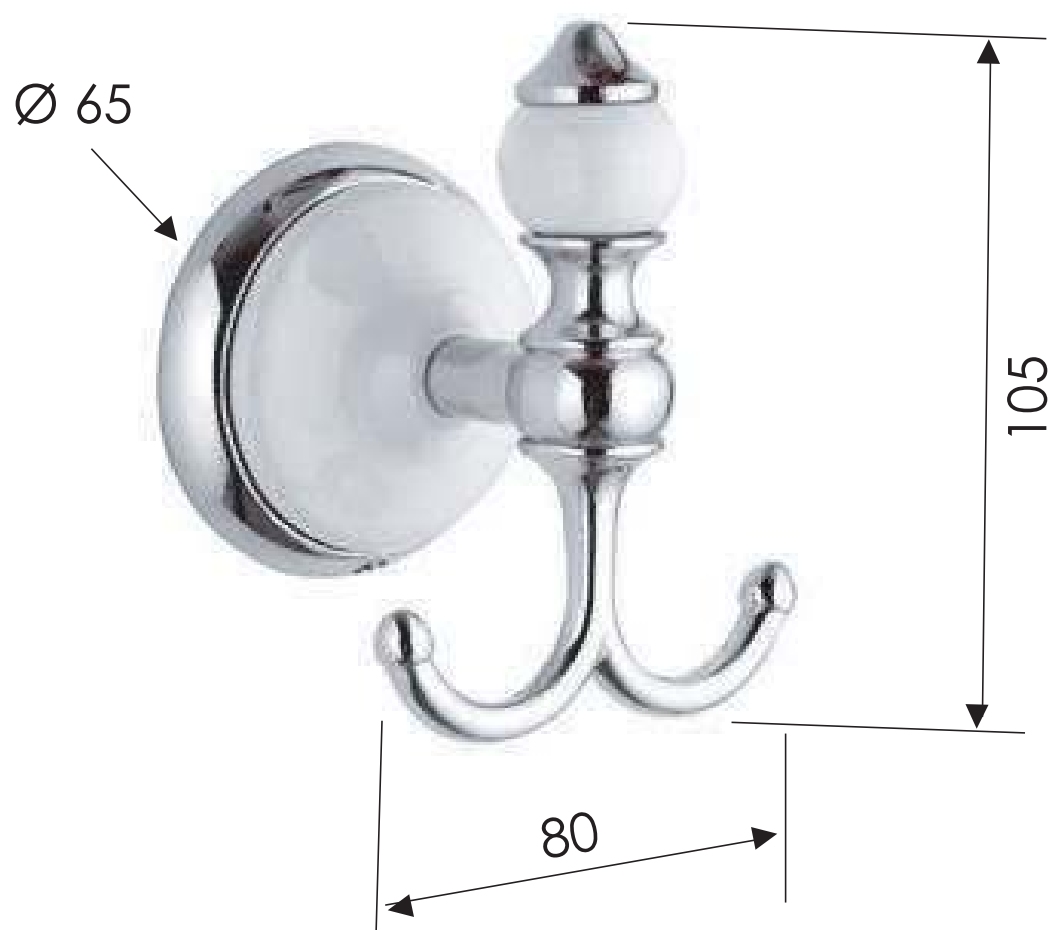

REMER

RUBINETTERIE

SCHEDA TECNICA

TECHNICAL FEATURES

ART. COD.

EP50

MATERIALI / MATERIALS

OTTONE CROMATO / CHROME PLATED BRASS