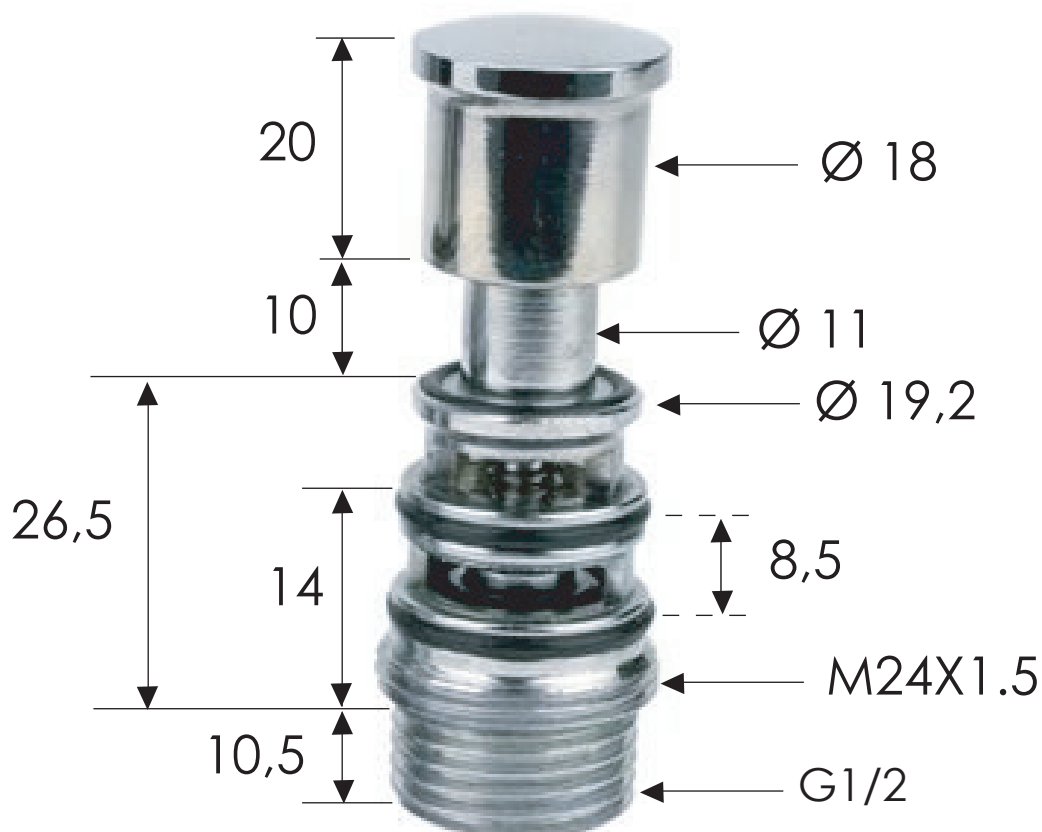

REMER

RUBINETTERIE

SCHEDA TECNICA

TECHNICAL FEATURES

ART. COD.

DEV00

MATERIALI / MATERIALS

OTTONE CROMATO / CHROME PLATED BRASS