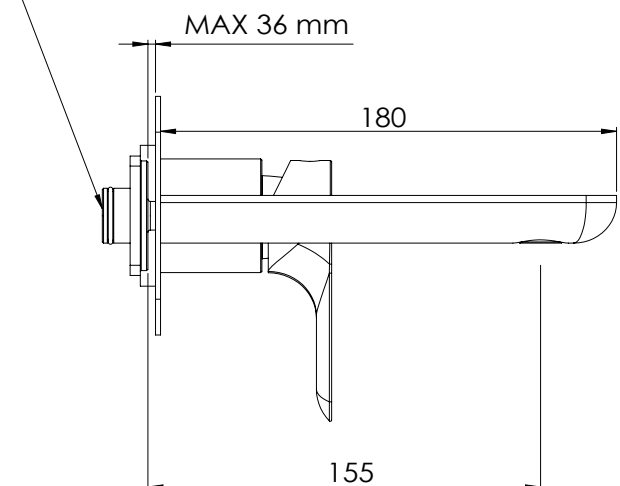

CONNESSIONI PER RRBOX RRBOX CONNECTIONS

CARATTERISTICHE - FEATURES

Disponibile in Finitura
Available in Finishing

Perfect Tune
Perfect Tune

FINITURE - FINISHING

NO
Nero Opaco
Matt Black

BO
Bianco Opaco
Matt White

NP
Nichel Spazzolato
Brushed Nickel

NPO
Nichel Spazzolato Opaco
Matt Brushed Nickel

DO
Oro Lucido
Shiny Gold

BG
Oro Spazzolato
Brushed Gold

CR
Cromo
Chrome

COMPONENTI - COMPONENTS

REMER Rubinetterie S.p.A.

Via Leonardo Da Vinci, 83 - 20062 Cassano d'Adda (MI) - Italy - Tel. +39 0363 364211 - info@remer.eu - www.remer.eu