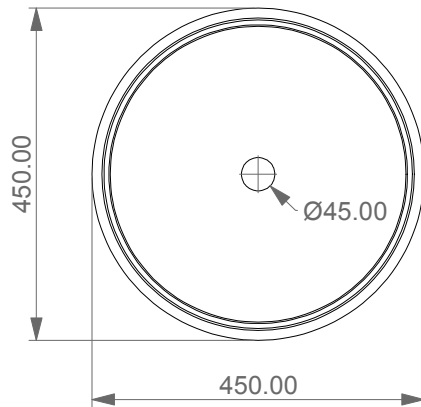

Lavabo Cruise tondo free standing ,cm 45.
 Cruise round free standing washbasin cm 45.

FRONT

LEFT

TOP

SECTION

Designation
 Lavabo Cruise tondo free standing,
 cm 45.
 Cruise round free standing washbasin
 cm 45.

Scale
 1:10

cod. CRLAVRO45