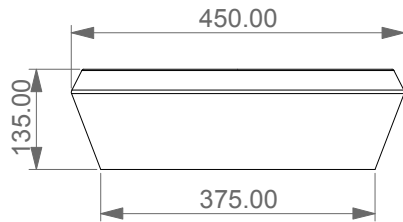

Lavabo Cruise tondo free standing ,cm 45.
 Cruise round free standing washbasin cm 45.

FRONT

LEFT

TOP

SECTION

Designation
 Lavabo Cruise tondo free standing,
 cm 45.
 Cruise round free standing washbasin
 cm 45.

Scale
 1:10

cod. CRLAVRO45