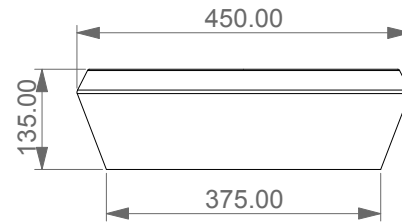

Lavabo Cruise tondo free standing ,cm 45.
 Cruise round free standing washbasin cm 45.

FRONT

LEFT

TOP

SECTION

Designation
 Lavabo Cruise tondo free standing,
 cm 45.
 Cruise round free standing washbasin
 cm 45.

Scale
 1:10

cod. CRLAVRO45