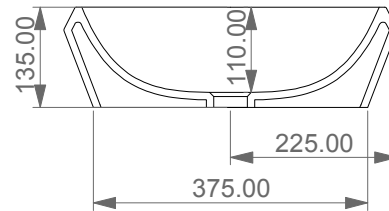

Lavabo Cruise tondo free standing ,cm 45.
 Cruise round free standing washbasin cm 45.

FRONT

LEFT

TOP

SECTION

Designation
 Lavabo Cruise tondo free standing,
 cm 45.
 Cruise round free standing washbasin
 cm 45.

Scale
 1:10

cod. CRLAVRO45