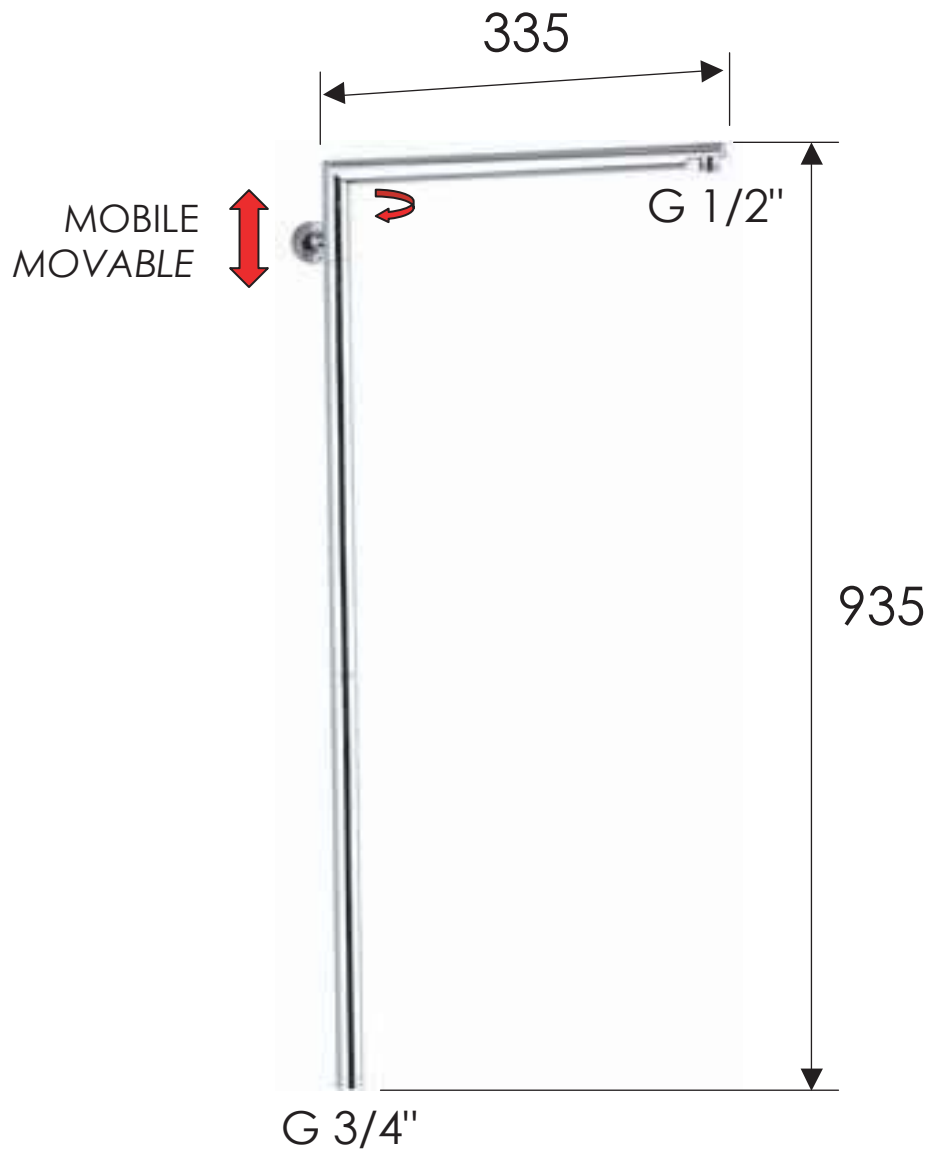

REMER

RUBINETTERIE

SCHEDA TECNICA

TECHNICAL FEATURES

ART. COD.

329N

MATERIALI / MATERIALS

OTTONE CROMATO / CHROME PLATED BRASS