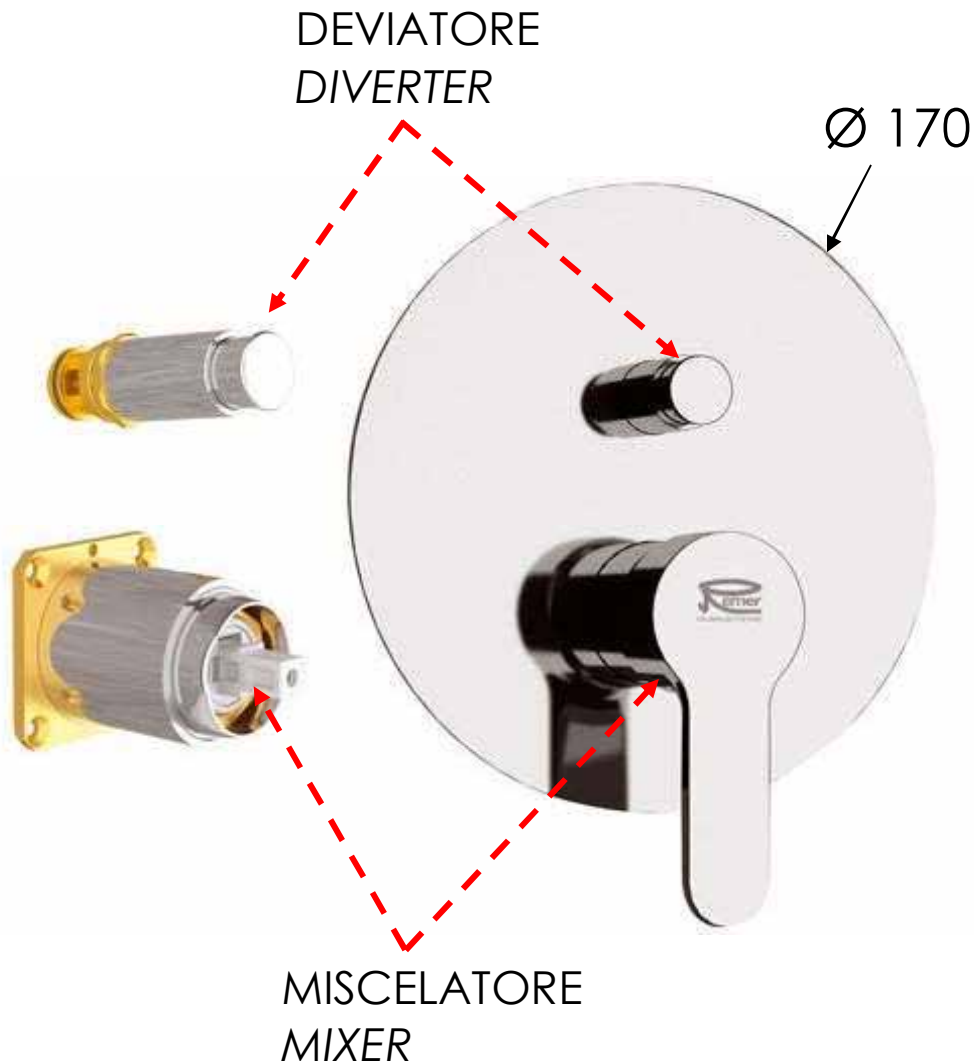

REMER

RUBINETTERIE

SCHEDA TECNICA

TECHNICAL FEATURES

ART. COD.

W09KB

MATERIALI / MATERIALS

OTTONE CROMATO / CHROME PLATED BRASS