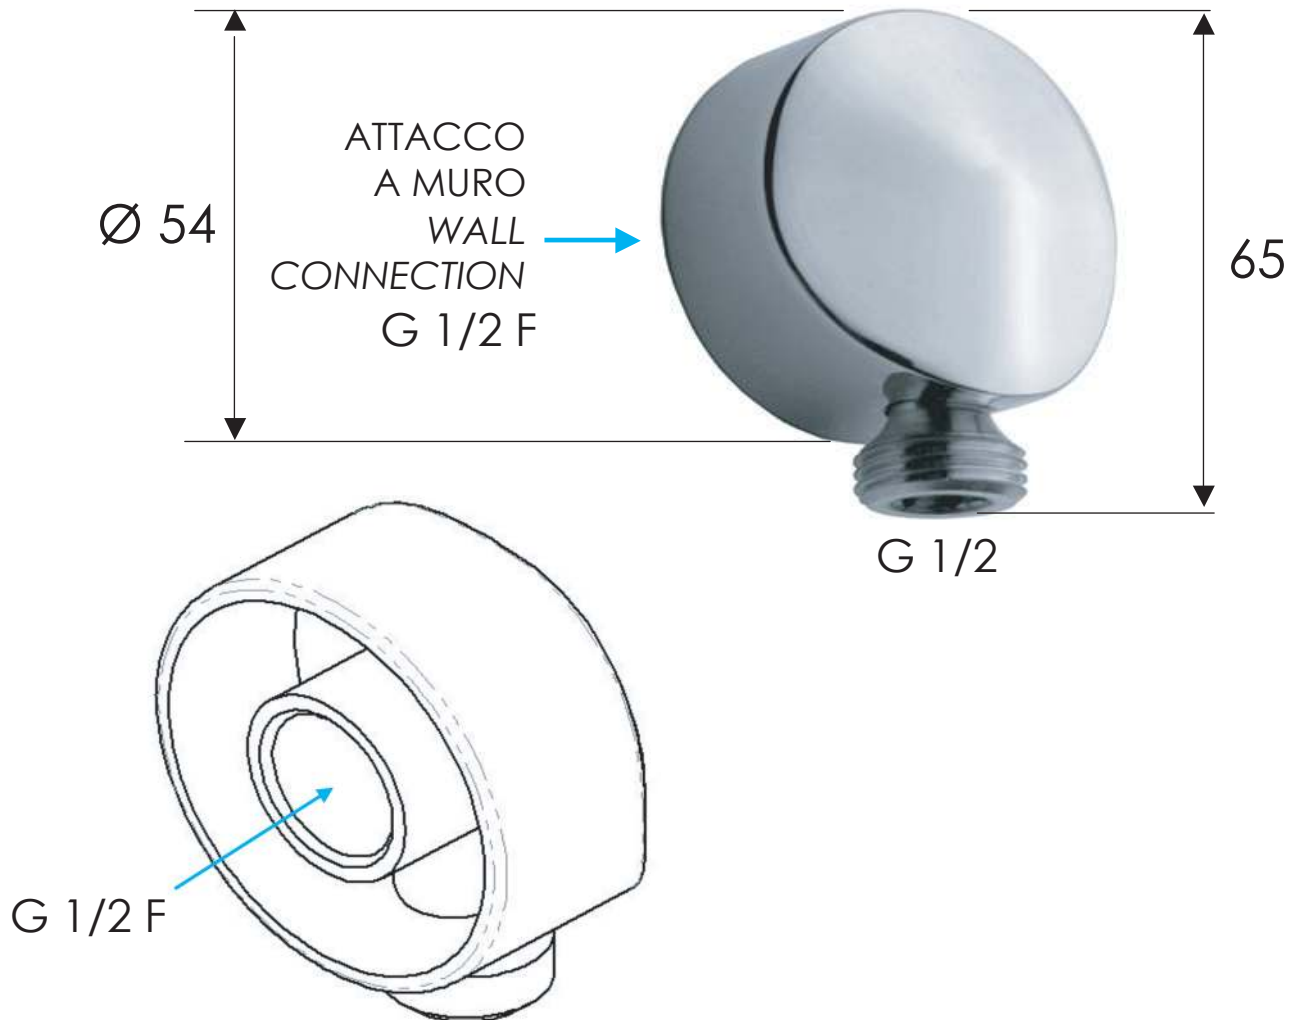

REMER

RUBINETTERIE

SCHEDA TECNICA

TECHNICAL FEATURES

ART. COD.

309L

MATERIALI / MATERIALS

OTTONE CROMATO / CHROME PLATED BRASS