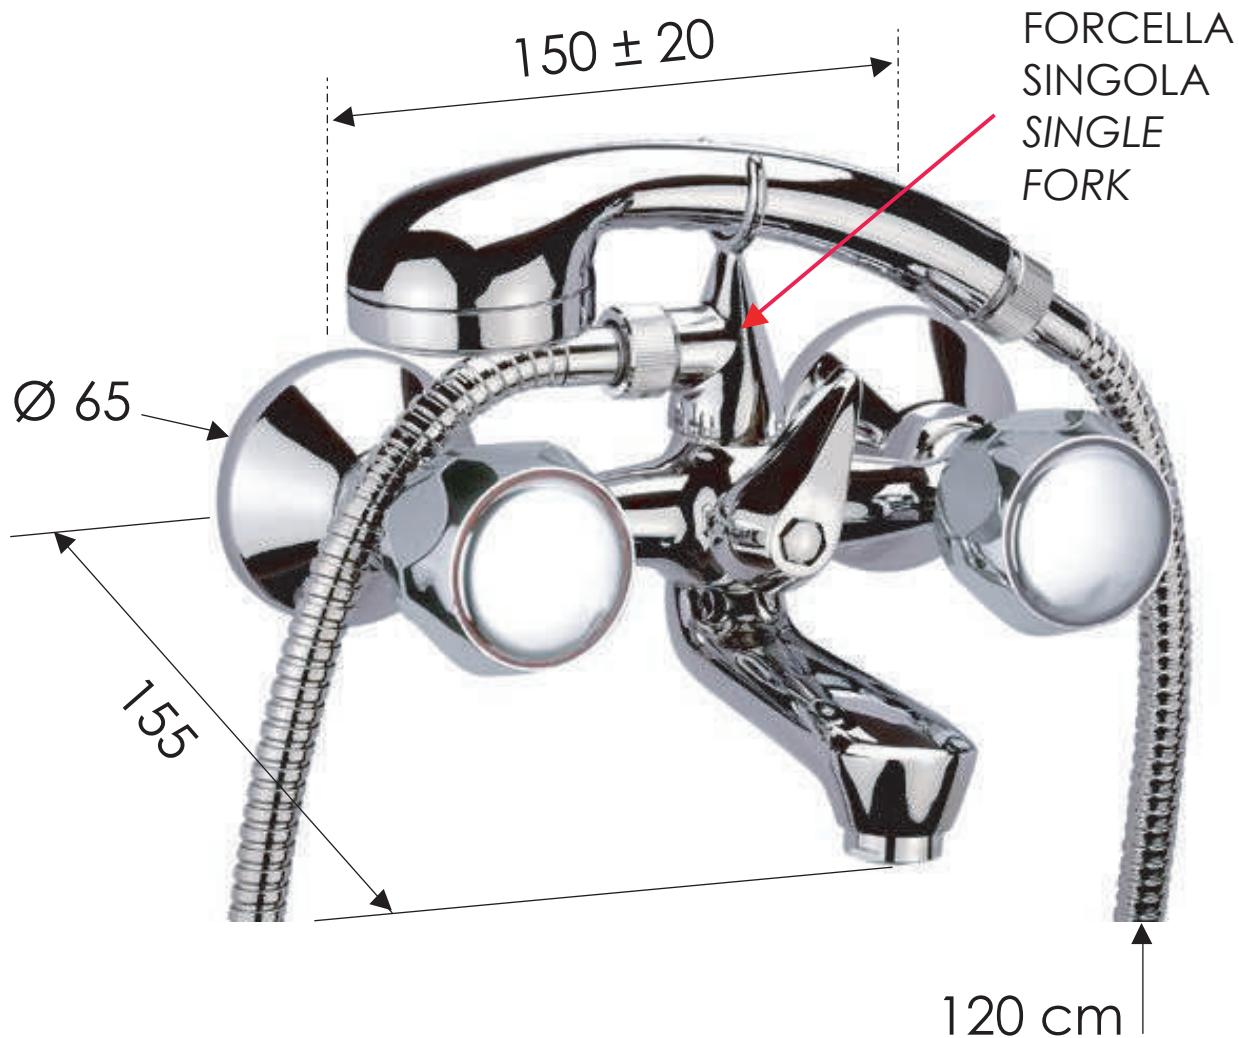

REMER

RUBINETTERIE

SCHEDA TECNICA

TECHNICAL FEATURES

ART. COD.

01SY

MATERIALI / MATERIALS

OTTONE CROMATO / CHROME PLATED BRASS