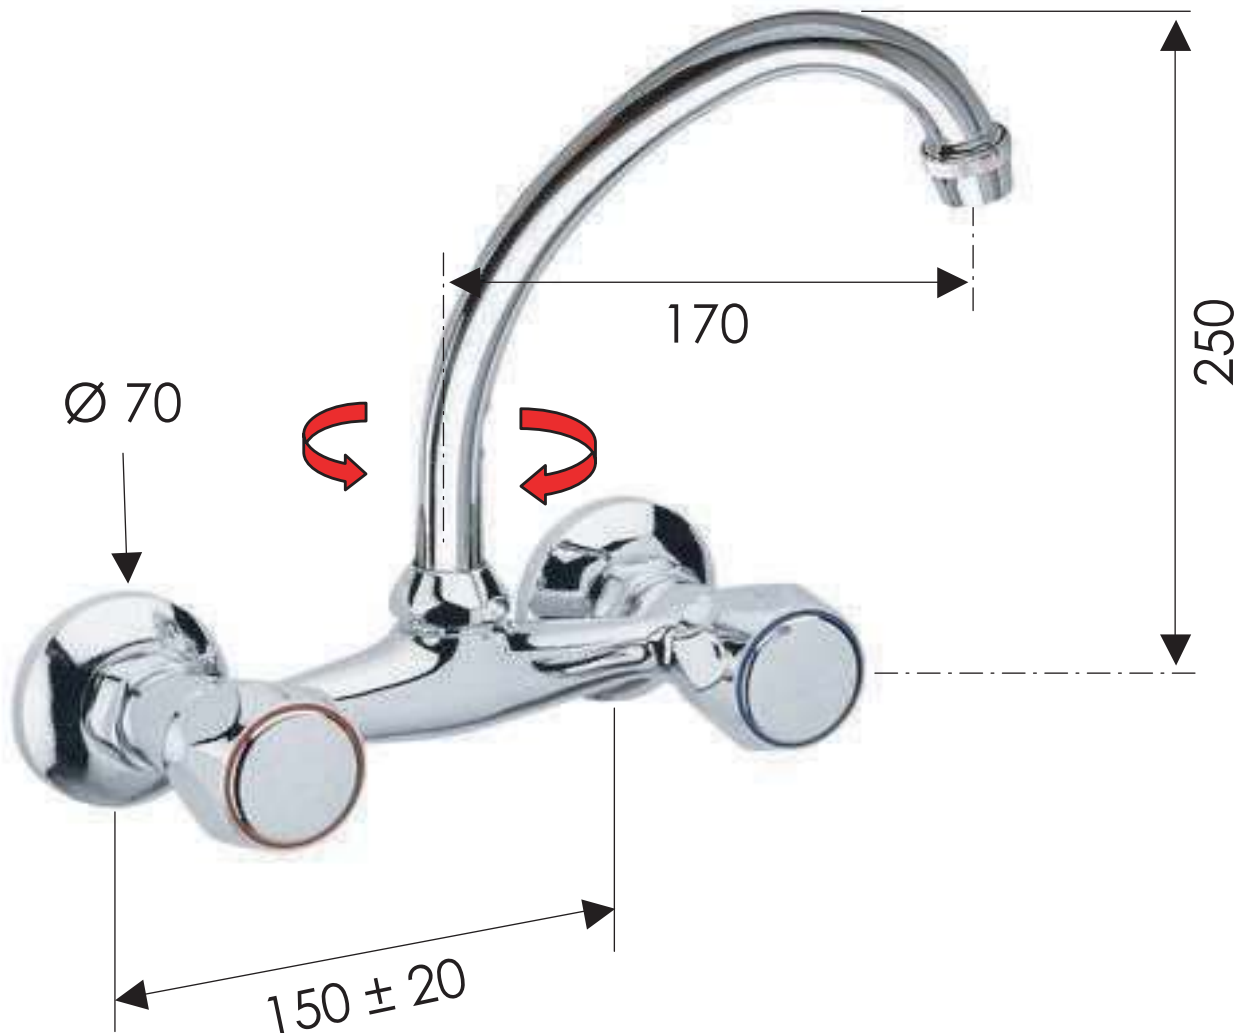

REMER

RUBINETTERIE

SCHEDA TECNICA

TECHNICAL FEATURES

ART. COD.

41JEX

MATERIALI / MATERIALS

OTTONE CROMATO / CHROME PLATED BRASS