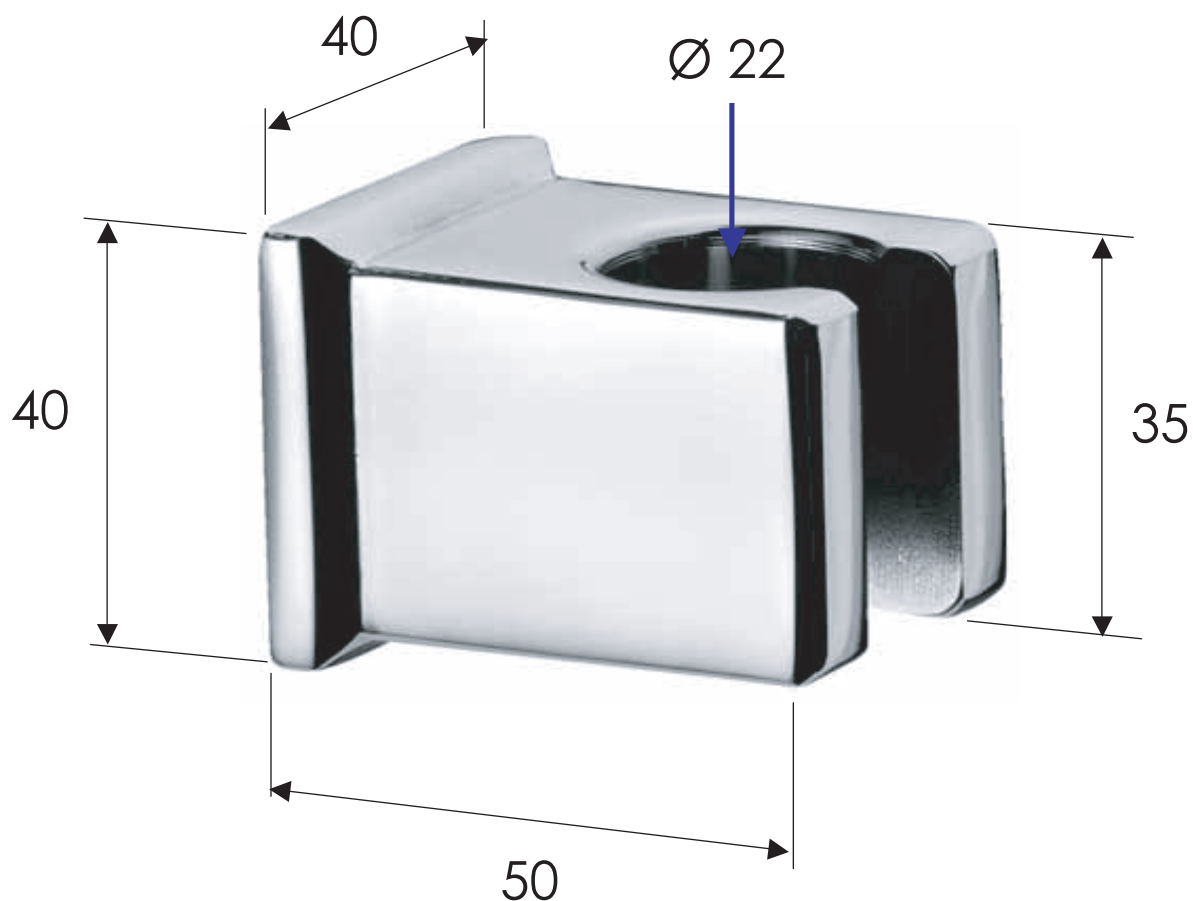

REMER

RUBINETTERIE

SCHEDA TECNICA

ART. COD.

TECHNICAL FEATURES

339SOS

MATERIALI / MATERIALS

OTTONE CROMATO / CHROME PLATED BRASS