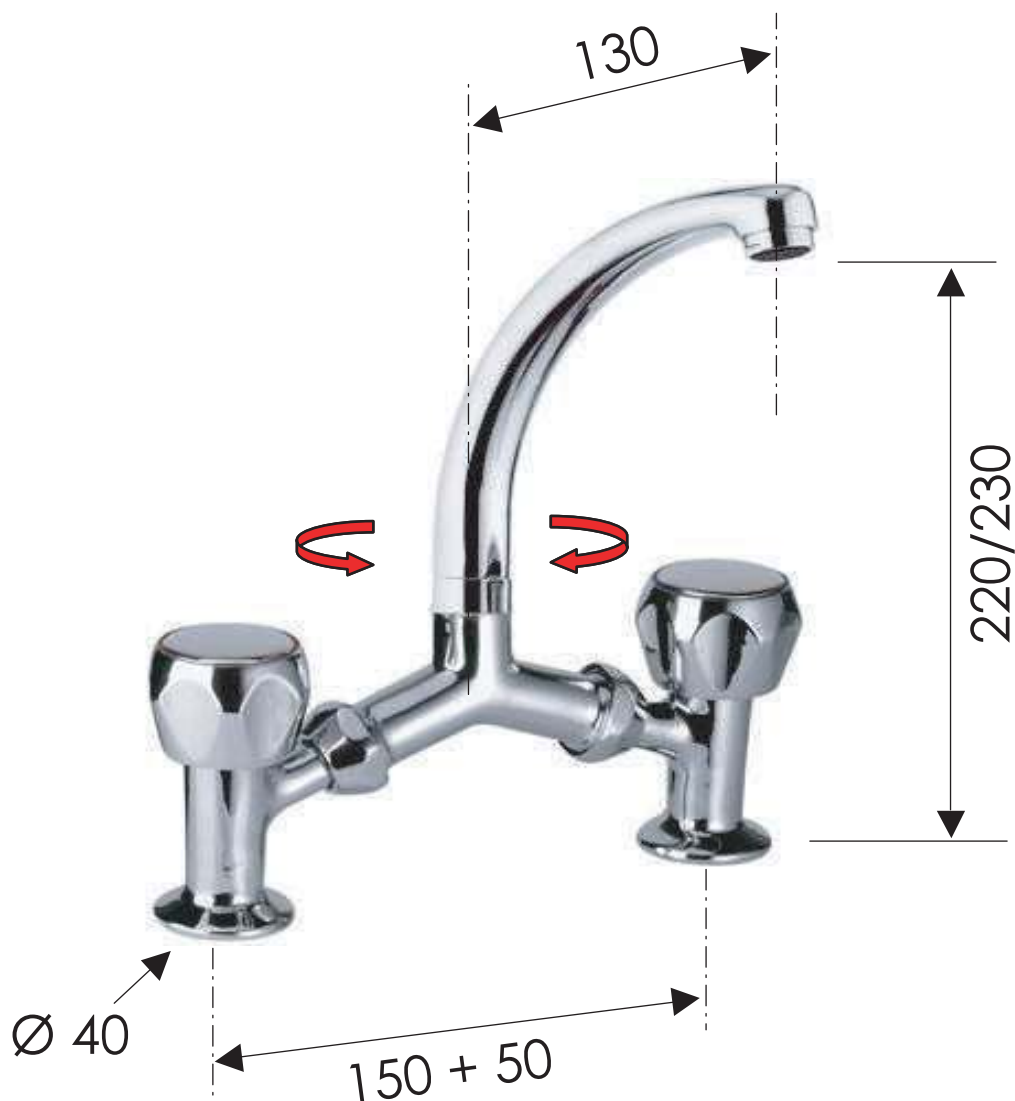

REMER

RUBINETTERIE

SCHEDA TECNICA

TECHNICAL FEATURES

ART. COD.

14CEX

MATERIALI / MATERIALS

OTTONE CROMATO / CHROME PLATED BRASS