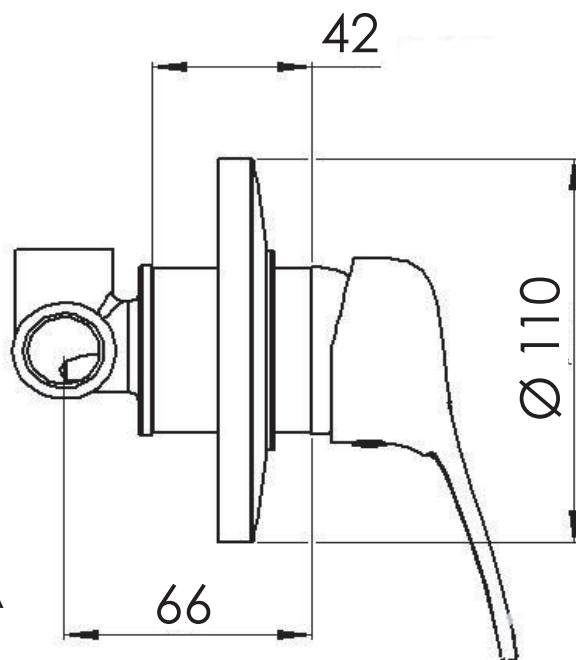

# REMER

SCHEDA TECNICA

TECHNICAL FEATURES

RUBINETTERIE

ART. COD.

**K30**

ENTRATA  
ACQUA  
FREDDA  
COLD  
WATER  
INLET  
G1/2

USCITA DOCCIA  
SHOWER  
OUTLET  
G1/2

ENTRATA ACQUA  
CALDA  
HOT WATER  
INLET  
G1/2