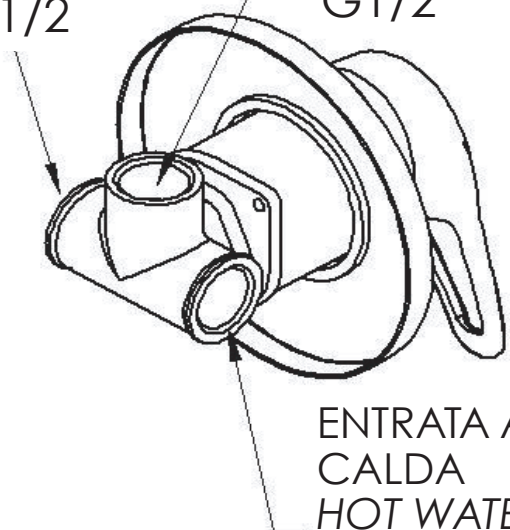

# REMER

SCHEDA TECNICA

TECHNICAL FEATURES

RUBINETTERIE

ART. COD.

**K30**

ENTRATA  
ACQUA  
FREDDA  
COLD  
WATER  
INLET  
G1/2

USCITA DOCCIA  
SHOWER  
OUTLET  
G1/2

ENTRATA ACQUA  
CALDA  
HOT WATER  
INLET  
G1/2