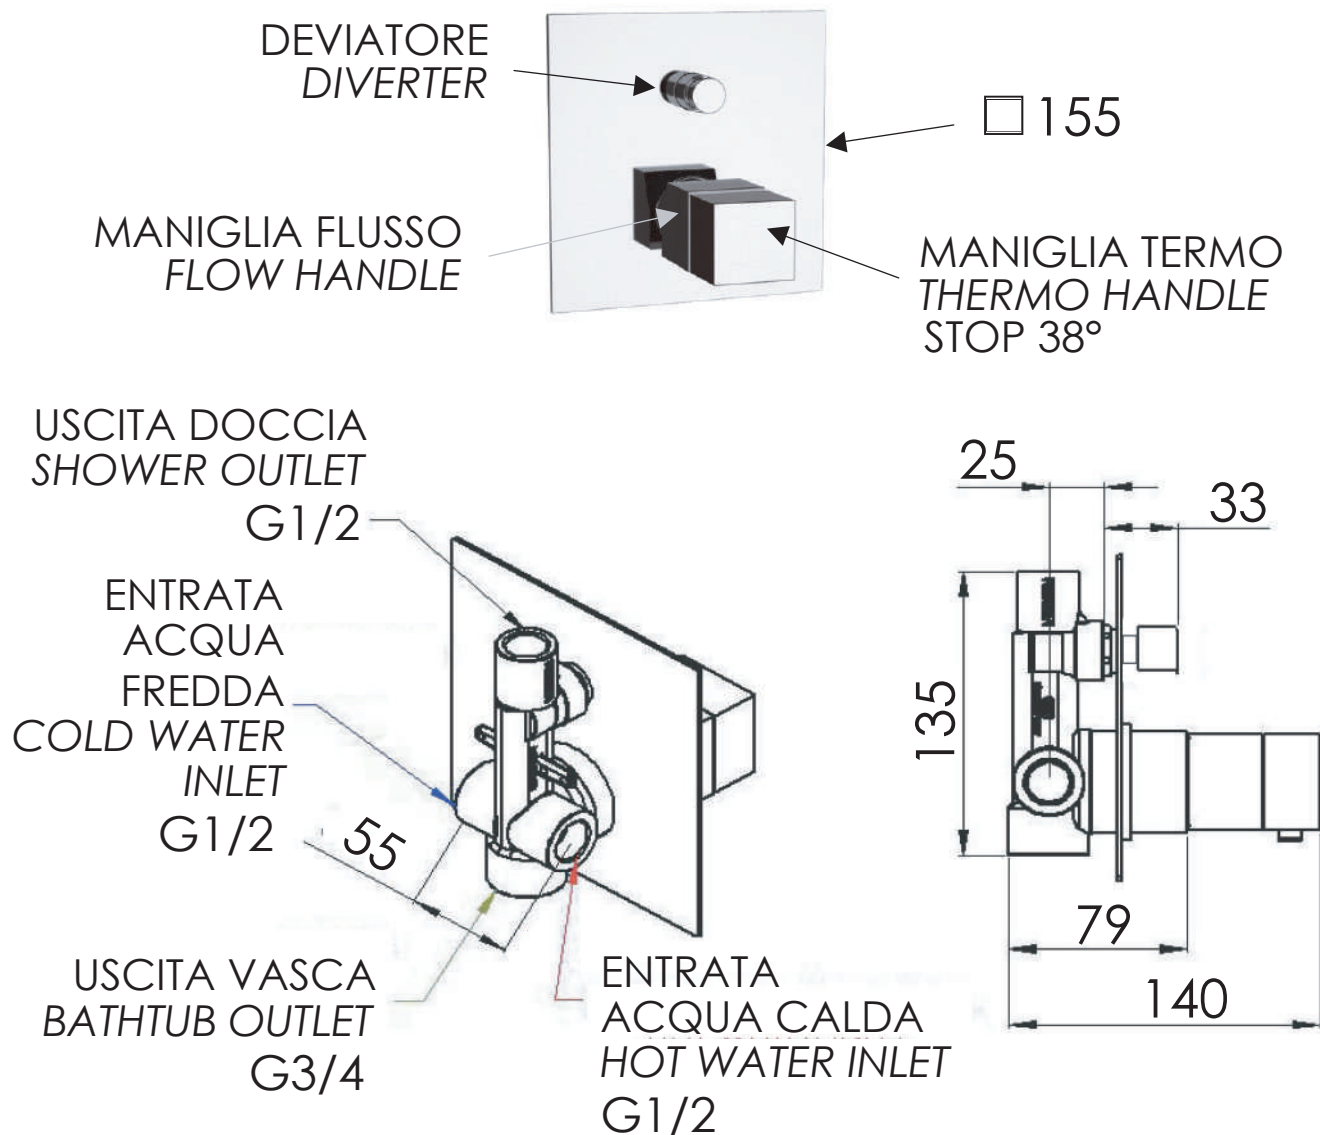

REMER

SCHEDA TECNICA

TECHNICAL FEATURES

RUBINETTERIE

ART. COD.

QT09

MATERIALI / MATERIALS

OTTONE CROMATO / CHROME PLATED BRASS