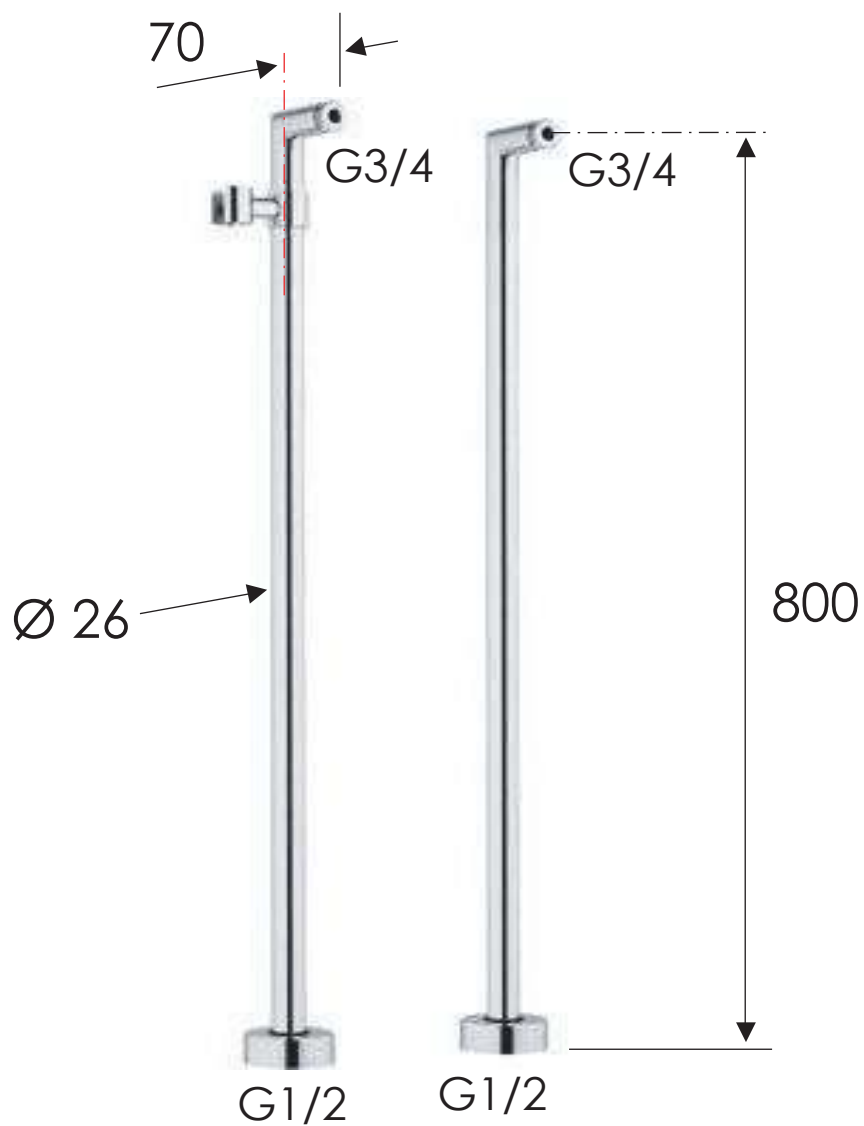

# REMER

RUBINETTERIE

SCHEDA TECNICA

TECHNICAL FEATURES

ART. COD.

**88N02**

## MATERIALI / MATERIALS

OTTONE CROMATO / CHROME PLATED BRASS