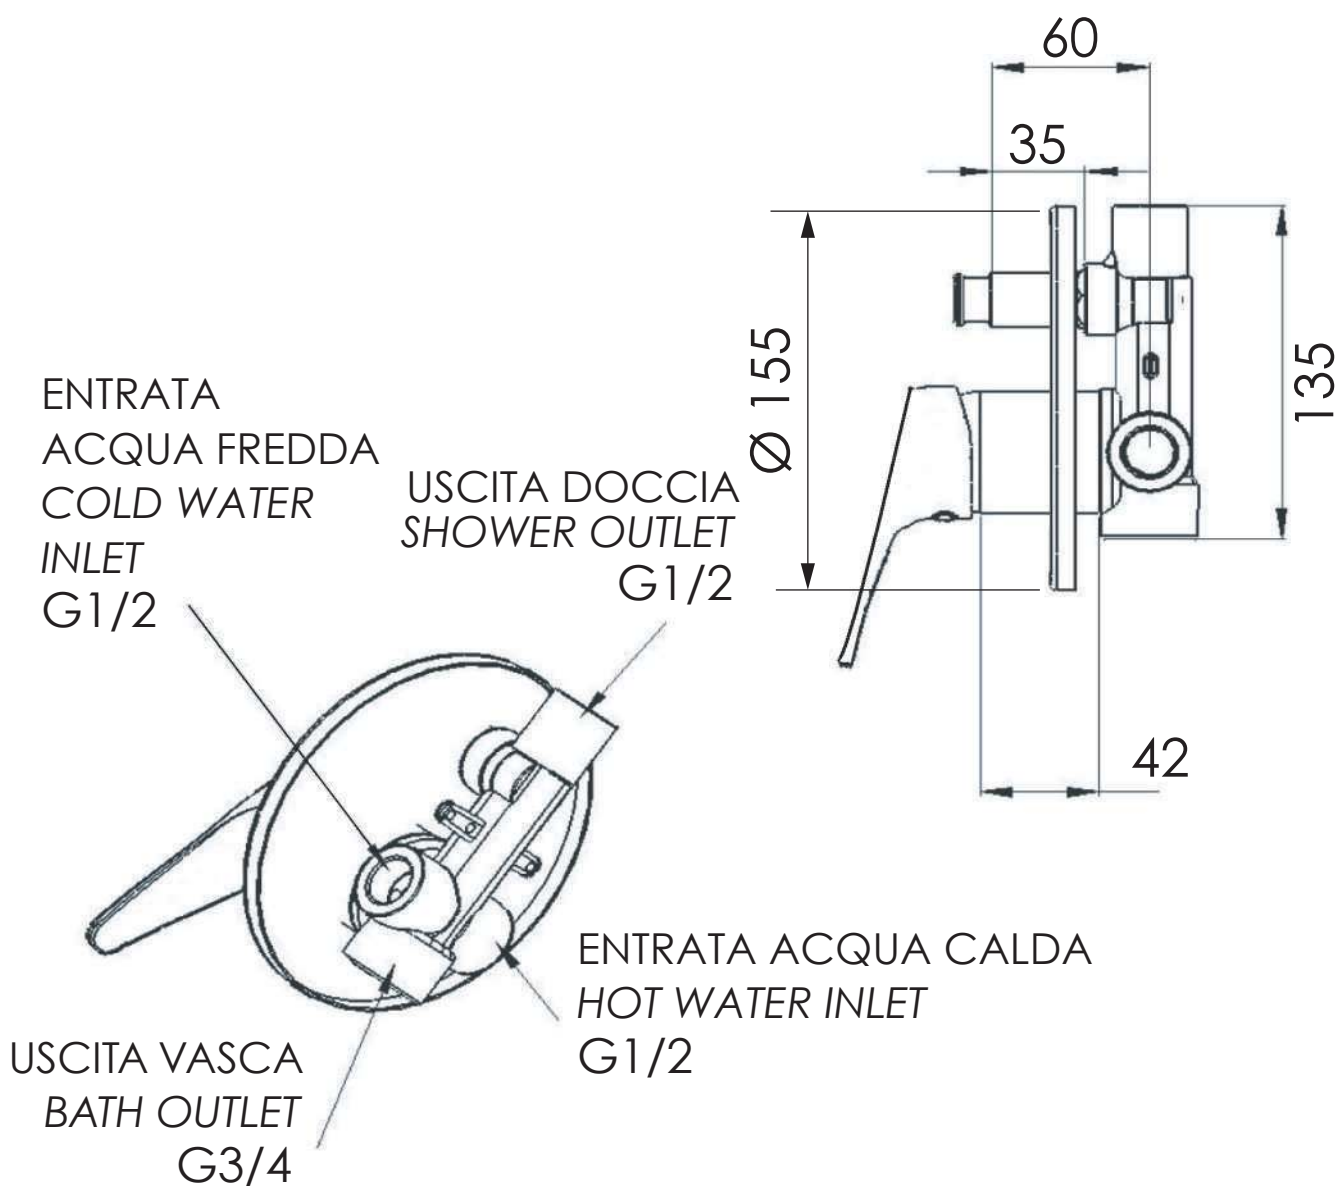

REMER

RUBINETTERIE

SCHEDA TECNICA

TECHNICAL FEATURES

ART. COD.

G094

MATERIALI / MATERIALS

OTTONE CROMATO / CHROME PLATED BRASS