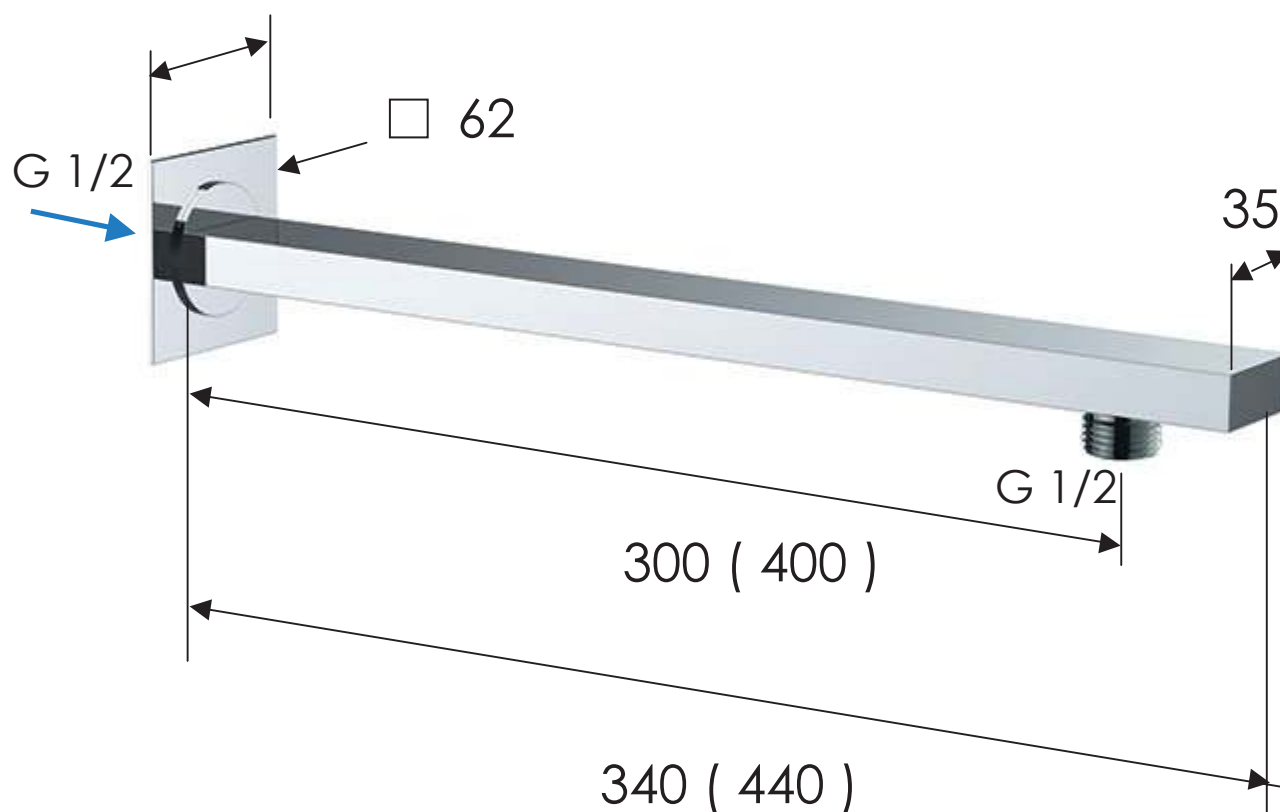

REMER

RUBINETTERIE

SCHEDA TECNICA

TECHNICAL FEATURES

ART. COD.

348Q

MATERIALI / MATERIALS

OTTONE CROMATO / CHROME PLATED BRASS