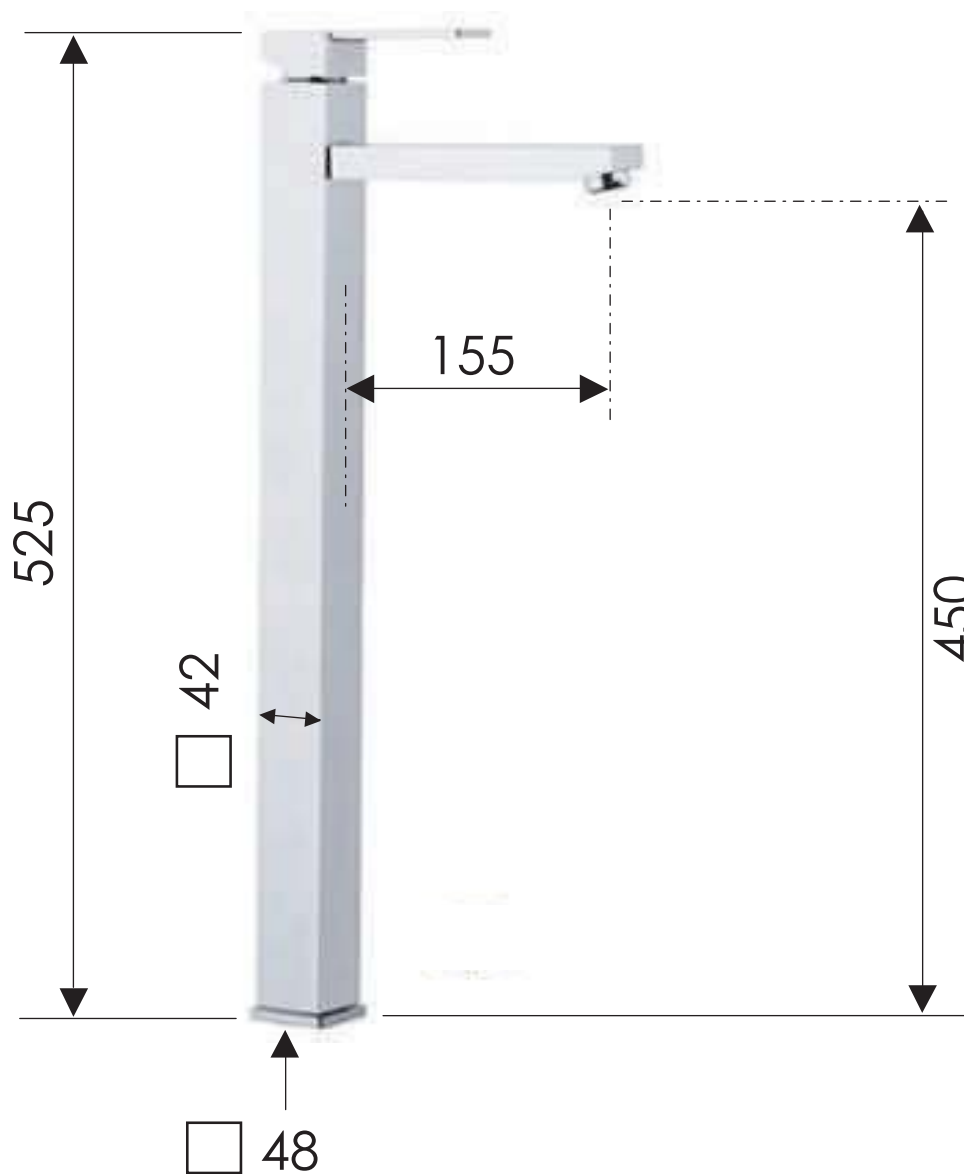

REMER

RUBINETTERIE

SCHEDA TECNICA

TECHNICAL FEATURES

ART. COD.

Q11LXXL

MATERIALI / MATERIALS

OTTONE CROMATO / CHROME PLATED BRASS