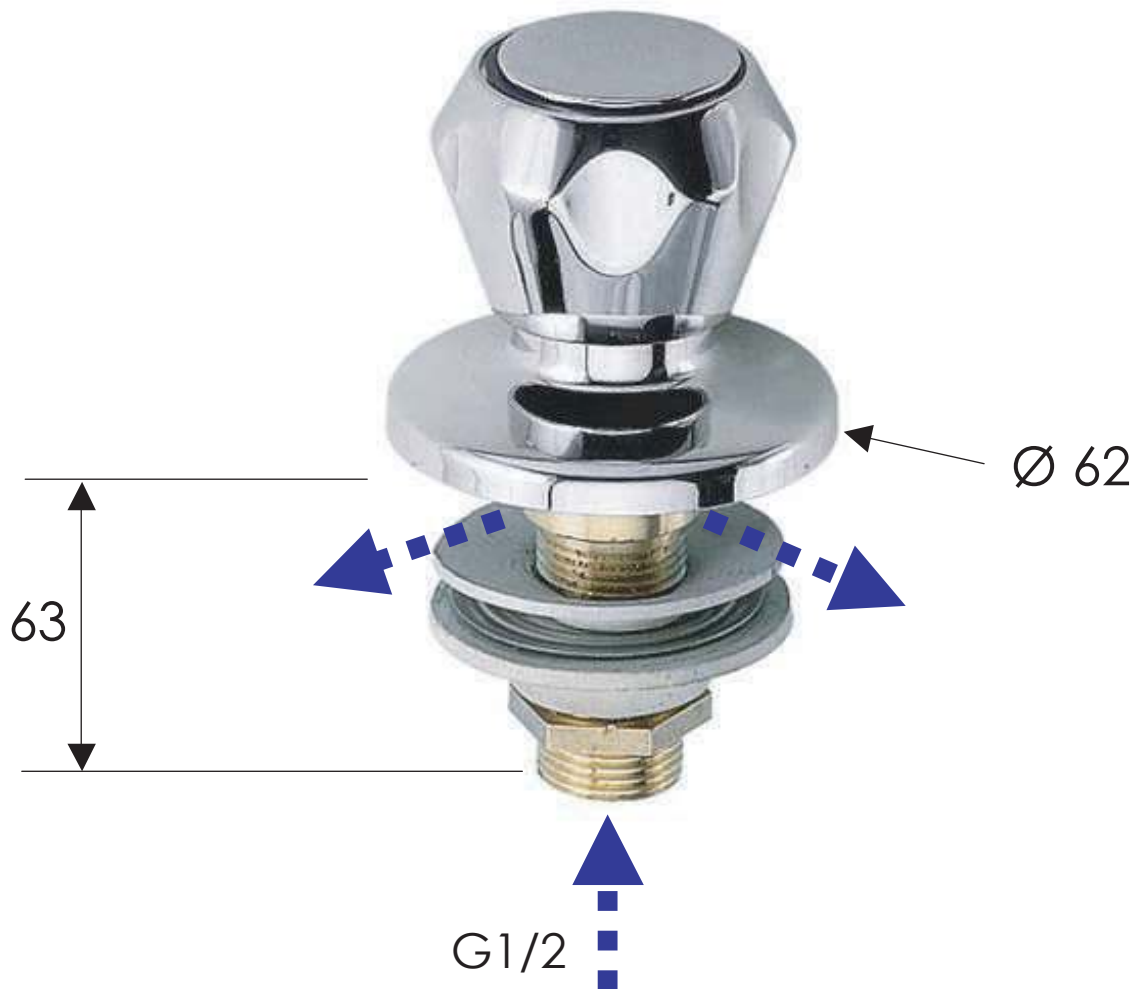

REMER

RUBINETTERIE

SCHEDA TECNICA

TECHNICAL FEATURES

ART. COD.

25EX

MATERIALI / MATERIALS

OTTONE CROMATO / CHROME PLATED BRASS