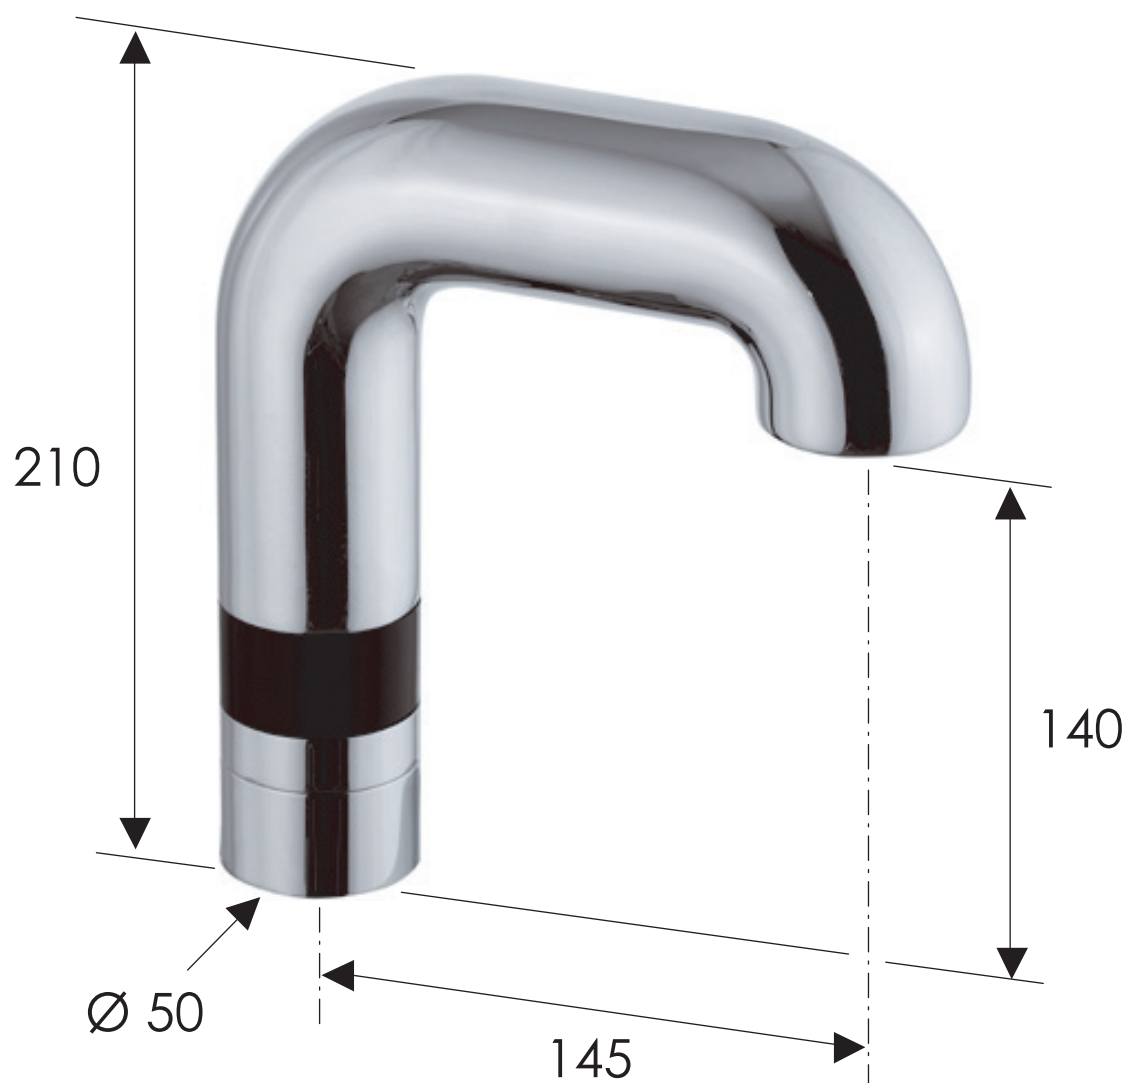

# REMER

RUBINETTERIE

SCHEDA TECNICA

ART. COD.

*TECHNICAL FEATURES*

**SE15**

## MATERIALI / MATERIALS

OTTONE CROMATO / CHROME PLATED BRASS