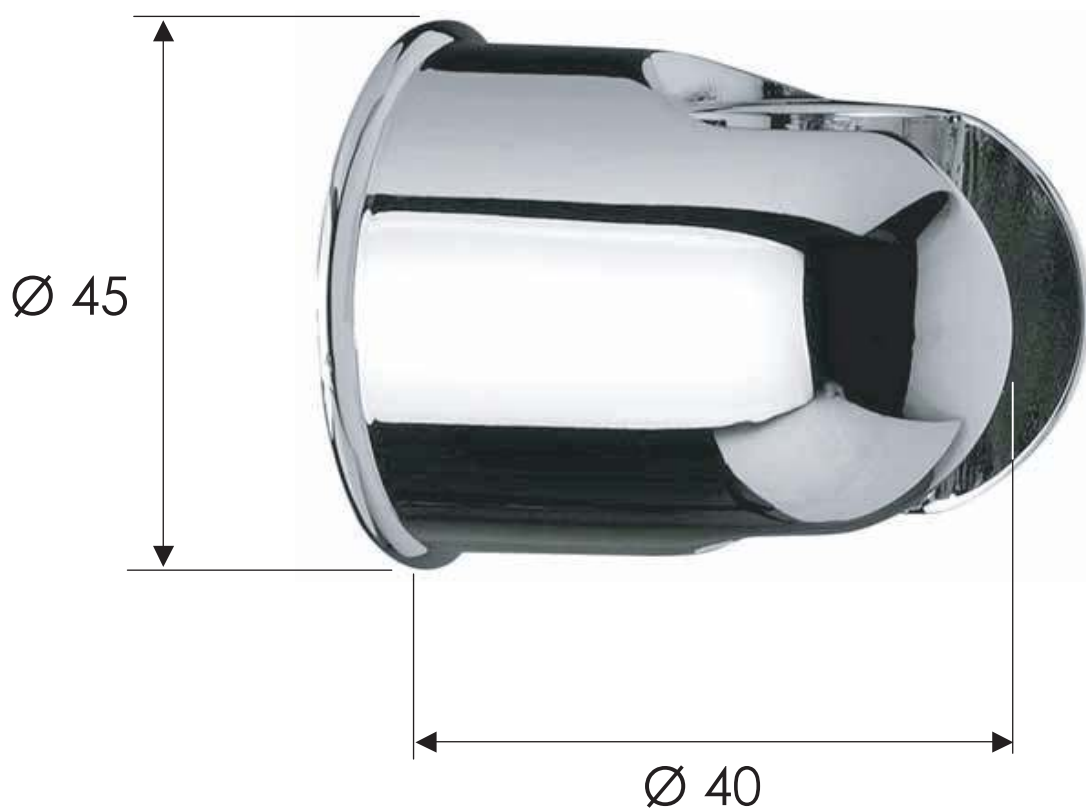

REMER

RUBINETTERIE

SCHEDA TECNICA

ART. COD.

TECHNICAL FEATURES

339SO

MATERIALI / MATERIALS

OTTONE CROMATO / CHROME PLATED BRASS