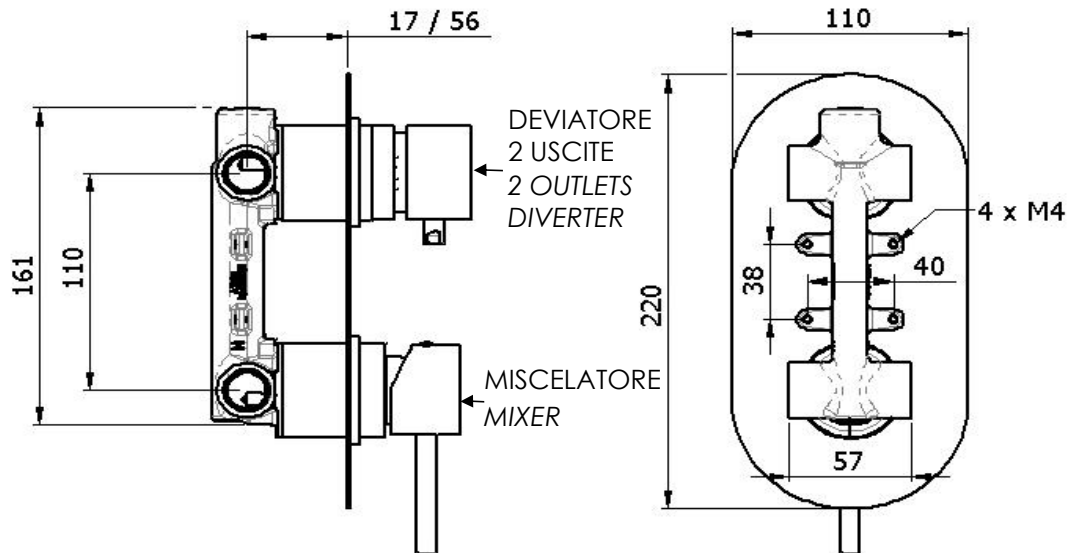

REMER

RUBINETTERIE

SCHEDA TECNICA

TECHNICAL FEATURES

ART. COD.

X92

MATERIALI / MATERIALS

OTTONE CROMATO / CHROME PLATED BRASS