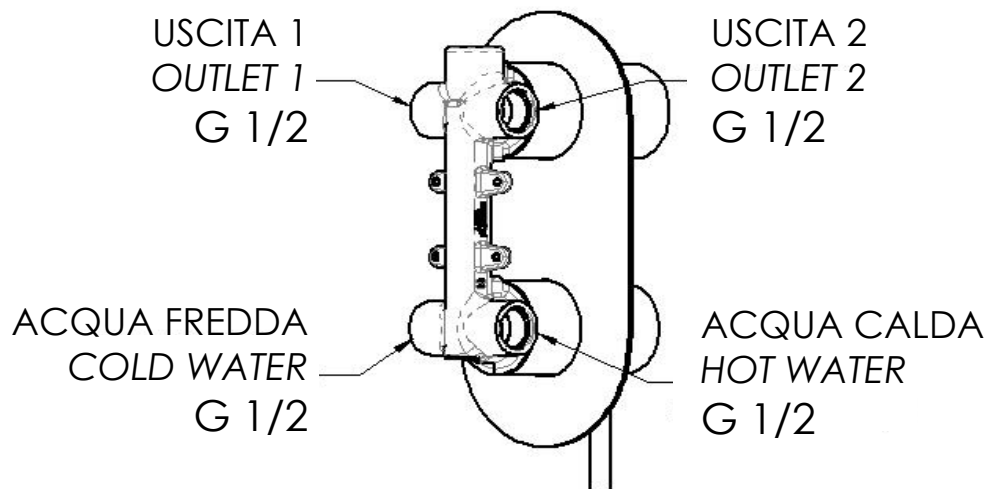

REMER

RUBINETTERIE

SCHEDA TECNICA

TECHNICAL FEATURES

ART. COD.

X92

MATERIALI / MATERIALS

OTTONE CROMATO / CHROME PLATED BRASS