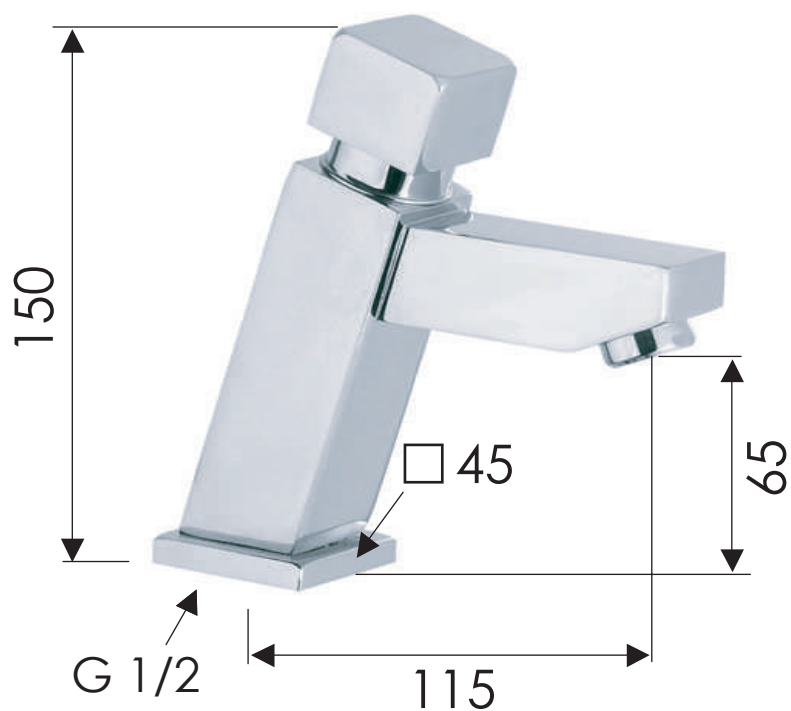

REMER

RUBINETTERIE

SCHEDA TECNICA

TECHNICAL FEATURES

ART. COD.

TE19

APERTURA / OPENING 6/8 s

MATERIALI / MATERIALS