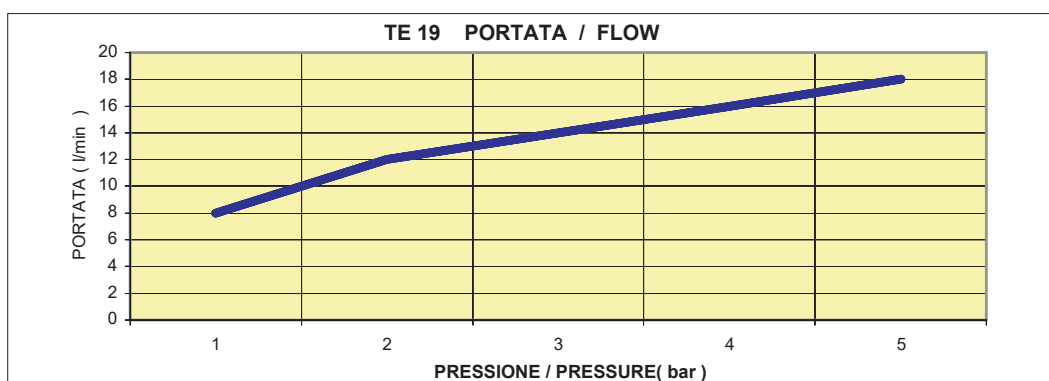

REMER

RUBINETTERIE

SCHEDA TECNICA

TECHNICAL FEATURES

ART. COD.

TE19

APERTURA / OPENING 6/8 s

MATERIALI / MATERIALS