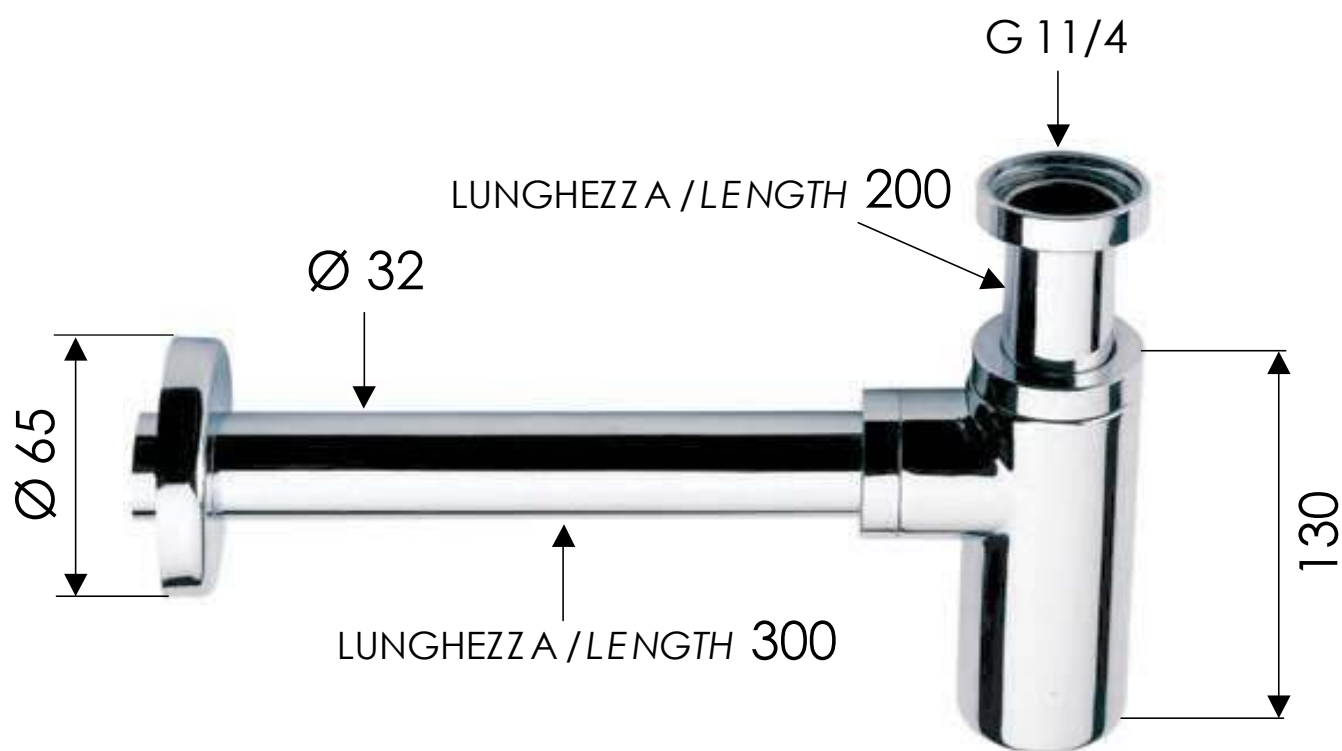

# REMER

RUBINETTERIE

SCHEDA TECNICA

ART. COD.

**TECHNICAL FEATURES**

**958L**

## MATERIALI / MATERIALS

OTTONE CROMATO / CHROME PLATED BRASS