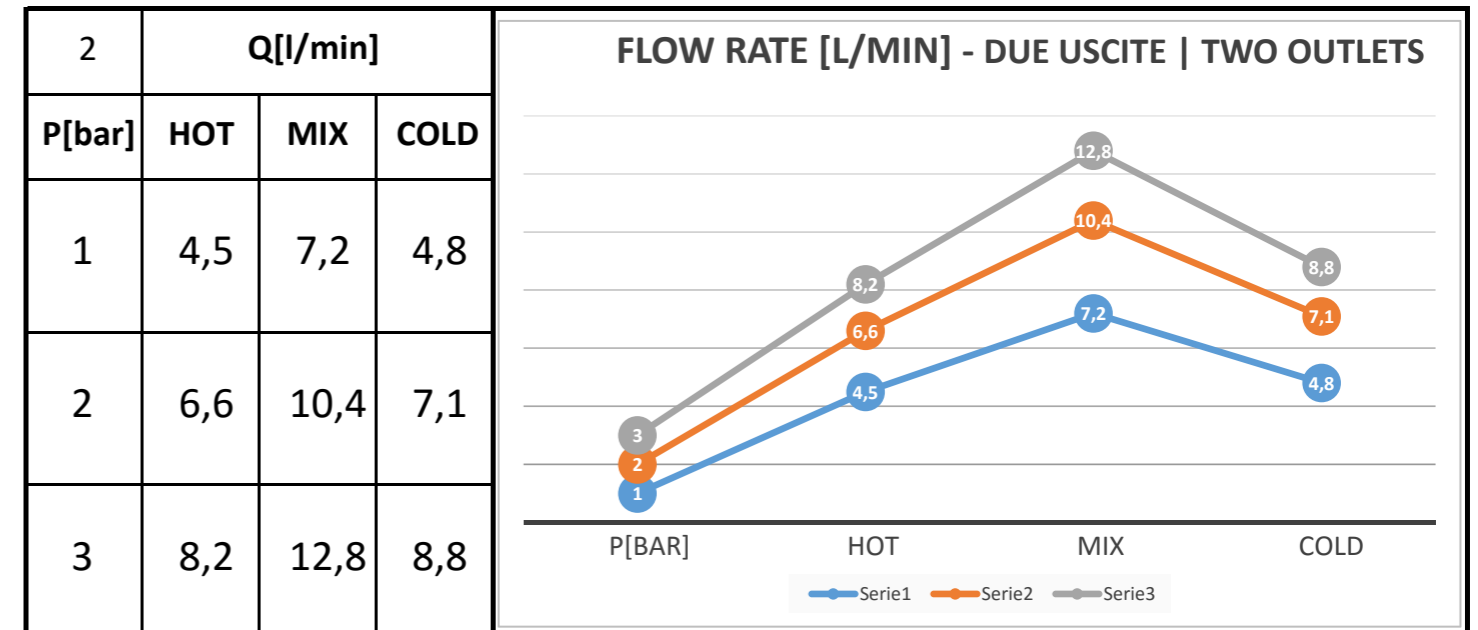

Descrizione: Miscelatore monocomando da incasso 3 vie a vitoni ceramici e cartuccia progressiva con piastre separate

Description: Single lever Built-in mixer with 3 ceramic valves, progressive cartridge and single plates

Ricambi/Spare parts	
Cartuccia/Cartridge:	P52N98
Vitoni/Valves:	76DX

Test effettuato con una sola uscita in scarico libero

The test was carried out with one free discharge outlet

Portate riferite alle singole uscite. Test effettuato con due uscite aperte contemporaneamente in scarico libero

Flow rates referring to individual outlets. The test was carried out with two free discharge outlets

Portate riferite alle singole uscite. Test effettuato con tre uscite aperte contemporaneamente in scarico libero

Flow rates referring to individual outlets. The test was carried out with three free discharge outlets