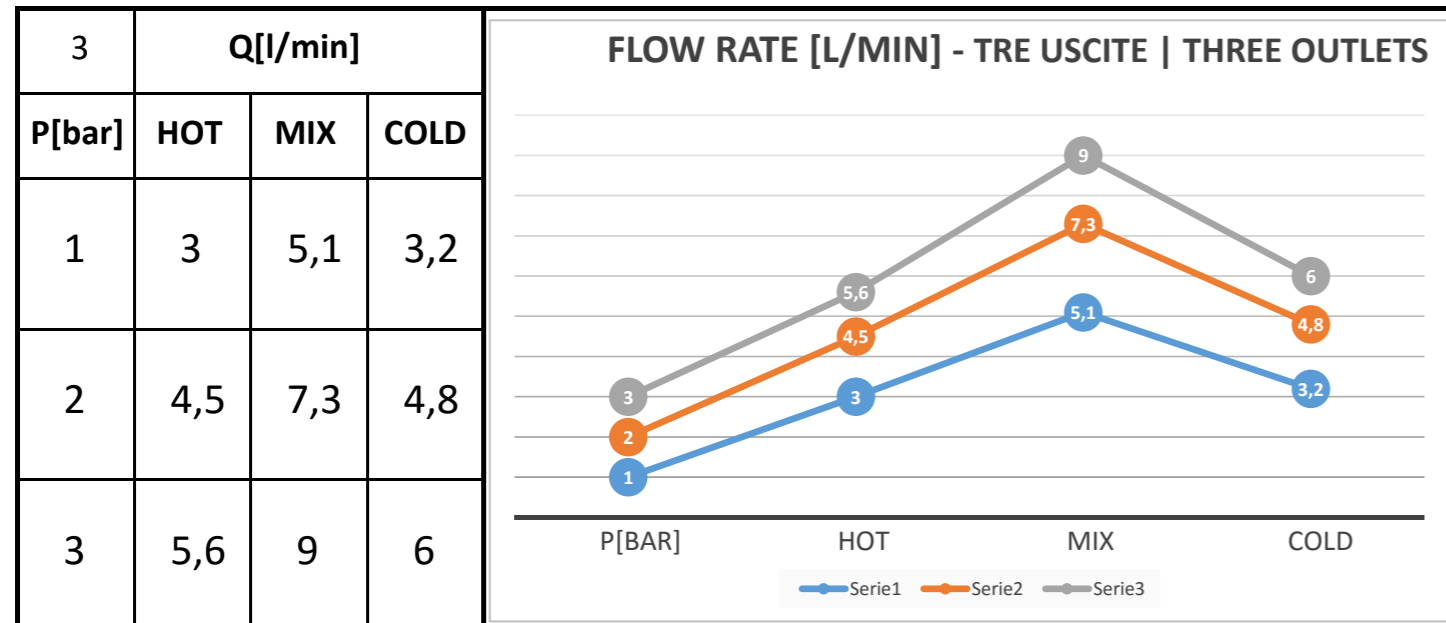

Descrizione: Miscelatore monocomando da incasso 3 vie a vitoni ceramici e cartuccia progressiva con piastre separate

Description: Single lever Built-in mixer with 3 ceramic valves, progressive cartridge and single plates

Ricambi/Spare parts	
Cartuccia/Cartridge:	P52N98
Vitoni/Valves:	76DX

Test effettuato con una sola uscita in scarico libero

The test was carried out with one free discharge outlet

Portate riferite alle singole uscite. Test effettuato con due uscite aperte contemporaneamente in scarico libero

Flow rates referring to individual outlets. The test was carried out with two free discharge outlets

Portate riferite alle singole uscite. Test effettuato con tre uscite aperte contemporaneamente in scarico libero

Flow rates referring to individual outlets. The test was carried out with three free discharge outlets