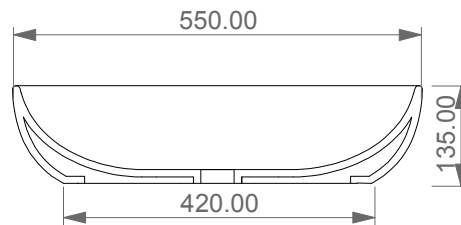

Lavabo Easy ovale bordo fino, cm 55.
Easy Washbasin Oval cm 55 thin edge.

FRONT

LEFT

SECTION

TOP

Designation	
Lavabo Easy ovale bordo fino, cm 55. Easy Washbasin Oval cm 55 thin edge.	
Scale 1:10	
cod. EALAVOV55	<p>This drawing including the respectedata may neither be duplicated nor modified nor altered without the consent of GSG Ceramic Design. The use of the data/technical drawings take place at users own risk and under exclusion of any liability of GSG Ceramic Design. The dimensions are not binding; products are subject to changes. Measurement shown may be subjected to small variations or are indicative.</p>