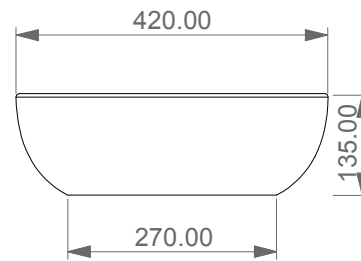

Lavabo Easy ovale bordo fino, cm 55.
Easy Washbasin Oval cm 55 thin edge.

FRONT

LEFT

SECTION

TOP

Designation	
Lavabo Easy ovale bordo fino, cm 55. Easy Washbasin Oval cm 55 thin edge.	
Scale 1:10	
cod. EALAVOV55	<p>This drawing including the respectedata may neither be duplicated nor modified nor altered without the consent of GSG Ceramic Design. The use of the data/technical drawings take place at users own risk and under exclusion of any liability of GSG Ceramic Design. The dimensions are not binding; products are subject to changes. Measurement shown may be subjected to small variations or are indicative.</p>