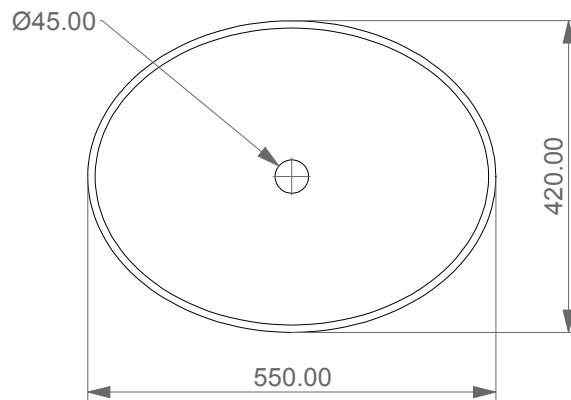

Lavabo Easy ovale bordo fino, cm 55.
Easy Washbasin Oval cm 55 thin edge.

FRONT

LEFT

SECTION

TOP

Designation	
Lavabo Easy ovale bordo fino, cm 55. Easy Washbasin Oval cm 55 thin edge.	
Scale 1:10	
cod. EALAVOV55	<p>This drawing including the respectedata may neither be duplicated nor modified nor altered without the consent of GSG Ceramic Design. The use of the data/technical drawings take place at users own risk and under exclusion of any liability of GSG Ceramic Design. The dimensions are not binding; products are subject to changes. Measurement shown may be subjected to small variations or are indicative.</p>