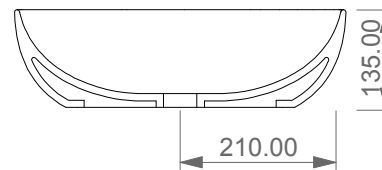

Lavabo Easy ovale bordo fino, cm 55.
Easy Washbasin Oval cm 55 thin edge.

FRONT

LEFT

SECTION

TOP

Designation	
Lavabo Easy ovale bordo fino, cm 55. Easy Washbasin Oval cm 55 thin edge.	
Scale 1:10	
cod. EALAVOV55	<p>This drawing including the respectedata may neither be duplicated nor modified nor altered without the consent of GSG Ceramic Design. The use of the data/technical drawings take place at users own risk and under exclusion of any liability of GSG Ceramic Design. The dimensions are not binding; products are subject to changes. Measurement shown may be subjected to small variations or are indicative.</p>