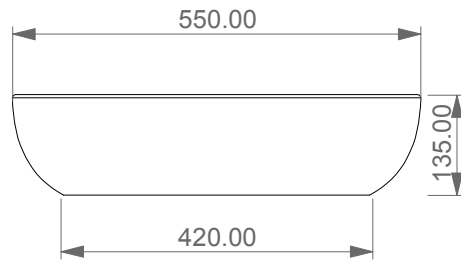

Lavabo Easy ovale bordo fino, cm 55.
Easy Washbasin Oval cm 55 thin edge.

FRONT

LEFT

SECTION

TOP

Designation	
Lavabo Easy ovale bordo fino, cm 55. Easy Washbasin Oval cm 55 thin edge.	
Scale 1:10	
cod. EALAVOV55	<p>This drawing including the respectedata may neither be duplicated nor modified nor altered without the consent of GSG Ceramic Design. The use of the data/technical drawings take place at users own risk and under exclusion of any liability of GSG Ceramic Design. The dimensions are not binding; products are subject to changes. Measurement shown may be subjected to small variations or are indicative.</p>