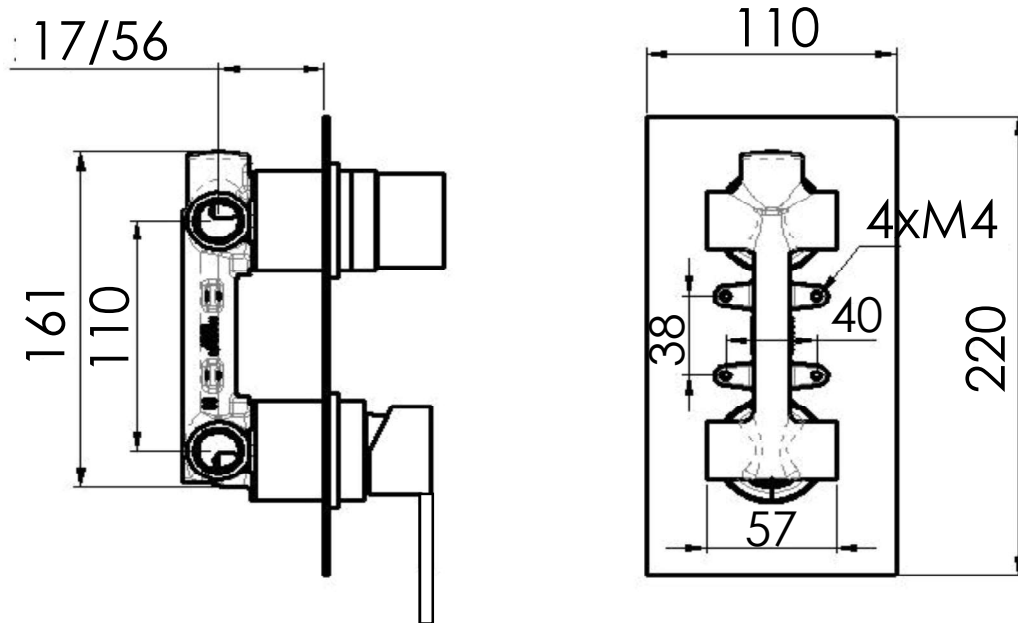

REMER

SCHEDA TECNICA

TECHNICAL FEATURES

RUBINETTERIE

ART. COD.

Q93

MATERIALI / MATERIALS

OTTONE CROMATO / CHROME PLATED BRASS