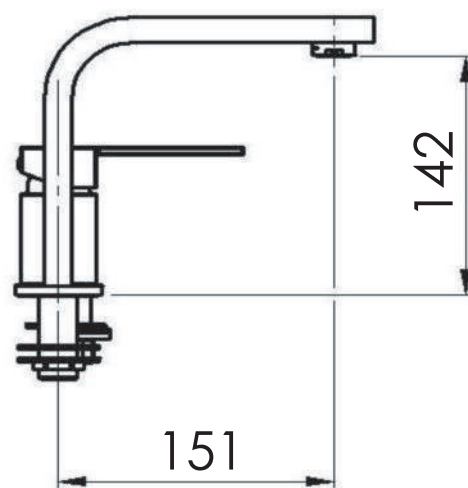

REMER

RUBINETTERIE

SCHEDA TECNICA

TECHNICAL FEATURES

ART. COD.

Q57

MATERIALI / MATERIALS

OTTONE CROMATO / CHROME PLATED BRASS