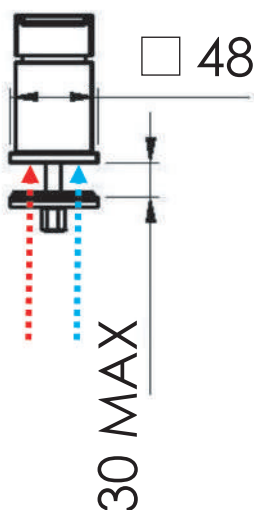

REMER

RUBINETTERIE

SCHEDA TECNICA

TECHNICAL FEATURES

ART. COD.

Q57

MATERIALI / MATERIALS

OTTONE CROMATO / CHROME PLATED BRASS