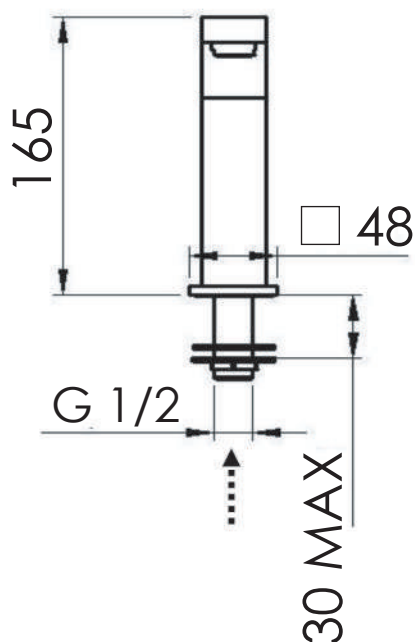

REMER

RUBINETTERIE

SCHEDA TECNICA

TECHNICAL FEATURES

ART. COD.

Q57

MATERIALI / MATERIALS

OTTONE CROMATO / CHROME PLATED BRASS