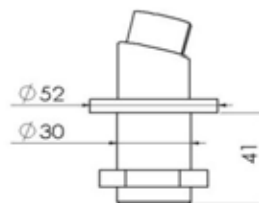

REMER

RUBINETTERIE

SCHEDA TECNICA

TECHNICAL FEATURES

ART. COD.

W07

MATERIALI / MATERIALS

OTTONE CROMATO / CHROME PLATED BRASS