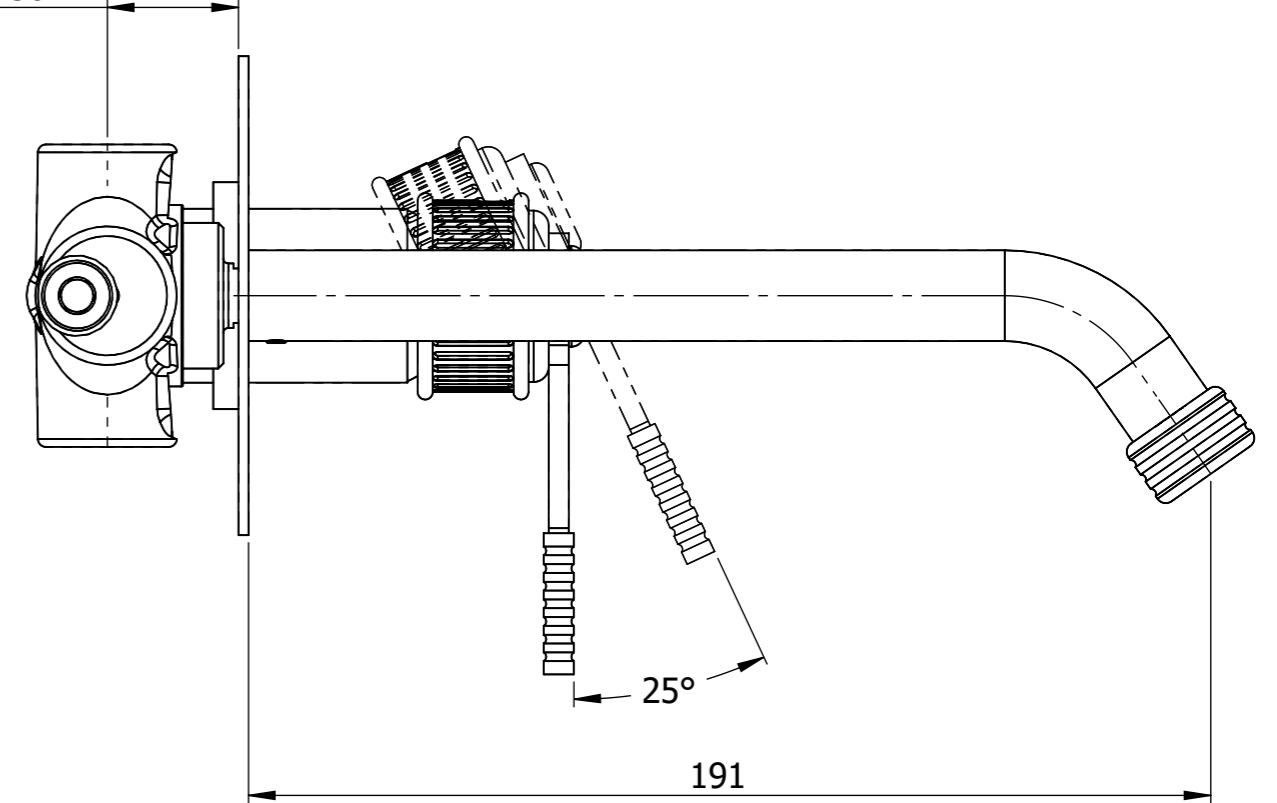

Descrizione: Miscelatore monocomando da incasso

Description: Built-in single lever Mixer

Min 26mm
Max 50mm

ENTRATA ACQUA FREDDA G1/2"
COLD WATER INLET G1/2"

ENTRATA ACQUA CALDA G1/2"
HOT WATER INLET G1/2"

Ricambi/Spare parts

Cartuccia/Cartridge: X52125

Aeratore/Aerator: 83F165