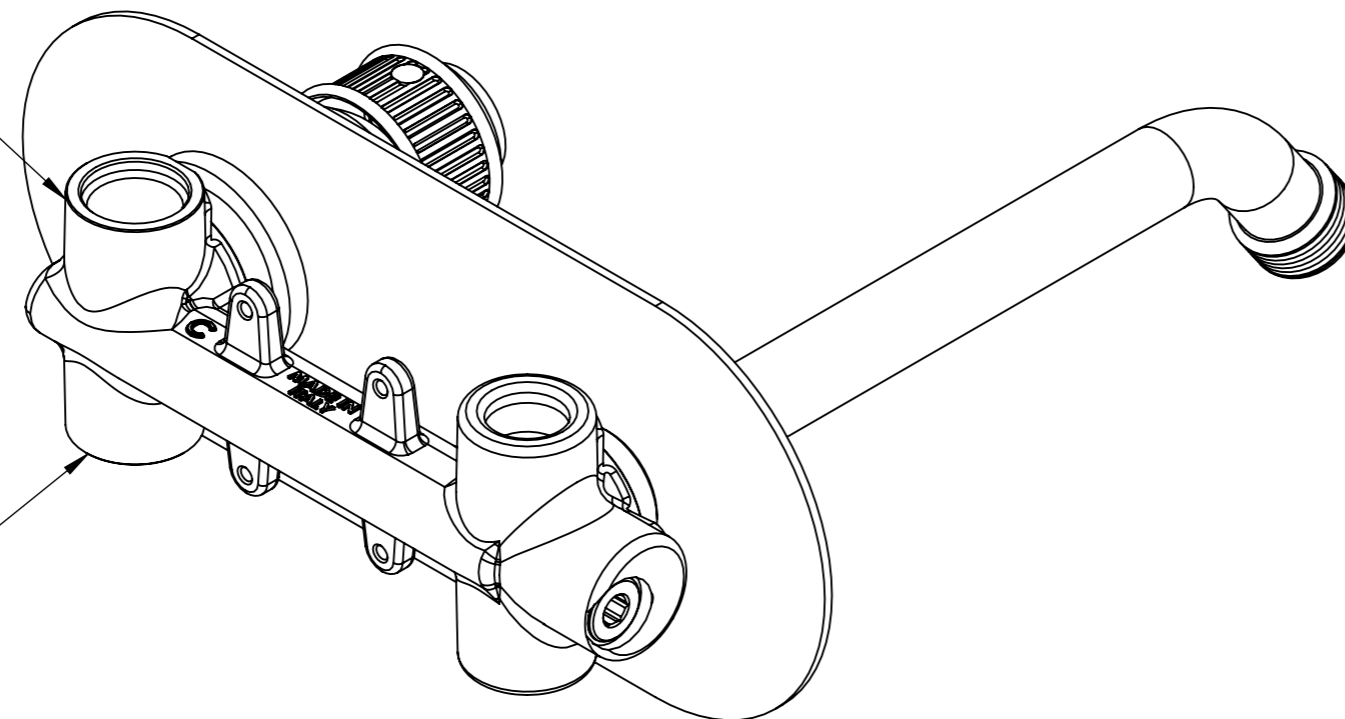

Descrizione: Miscelatore monocomando da incasso

Description: Built-in single lever Mixer

Min 26mm
Max 50mm

ENTRATA ACQUA FREDDA G1/2"
COLD WATER INLET G1/2"

ENTRATA ACQUA CALDA G1/2"
HOT WATER INLET G1/2"

Ricambi/Spare parts

Cartuccia/Cartridge: X52125

Aeratore/Aerator: 83F165