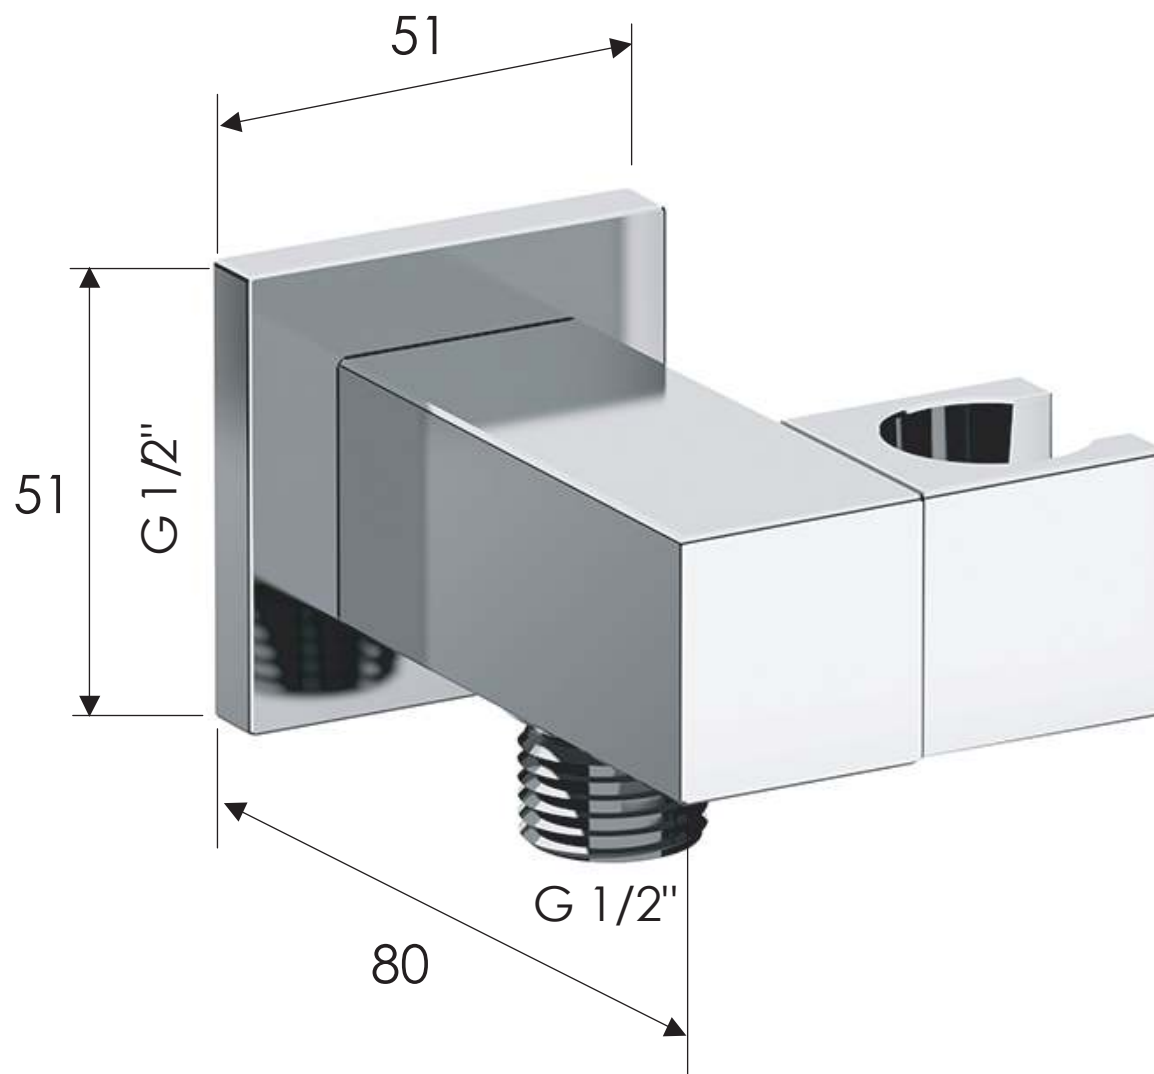

REMER

RUBINETTERIE

SCHEDA TECNICA

ART. COD.

TECHNICAL FEATURES

337S

MATERIALI / MATERIALS

OTTONE CROMATO / CHROME PLATED BRASS