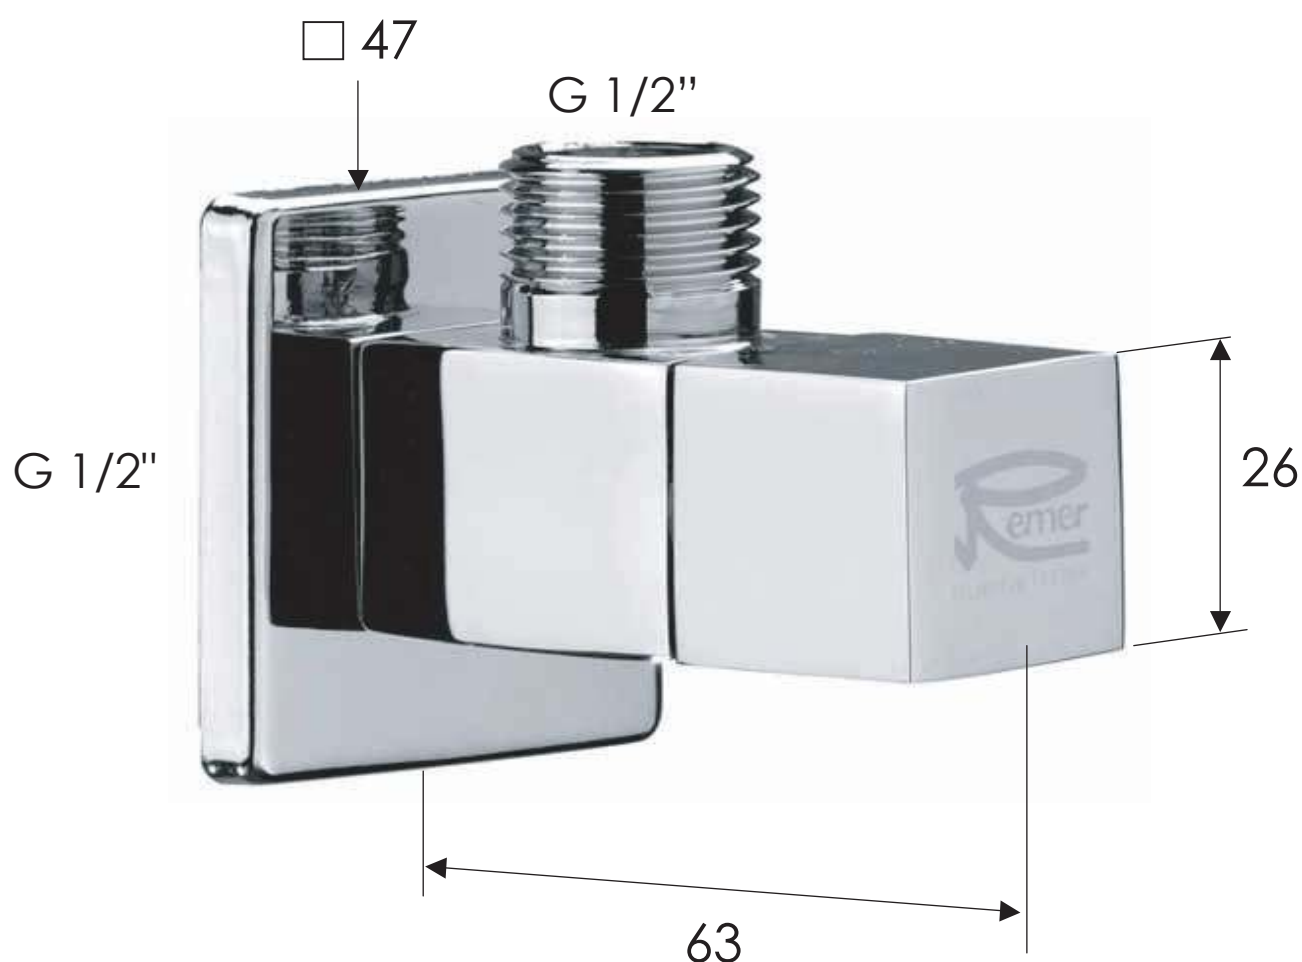

# REMER

RUBINETTERIE

SCHEDA TECNICA

ART. COD.

TECHNICAL FEATURES

**128S1212**

## MATERIALI / MATERIALS

OTTONE CROMATO / CHROME PLATED BRASS