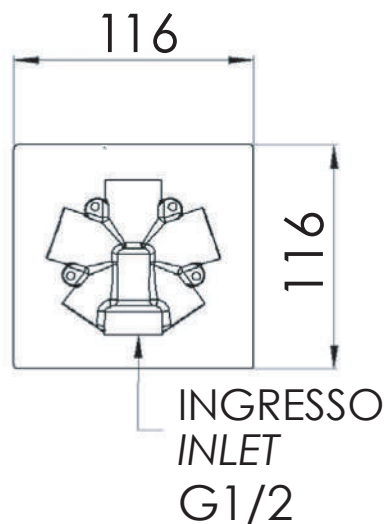

REMER

SCHEDA TECNICA

TECHNICAL FEATURES

RUBINETTERIE

ART. COD.

Q94C

MATERIALI / MATERIALS

OTTONE CROMATO / CHROME PLATED BRASS