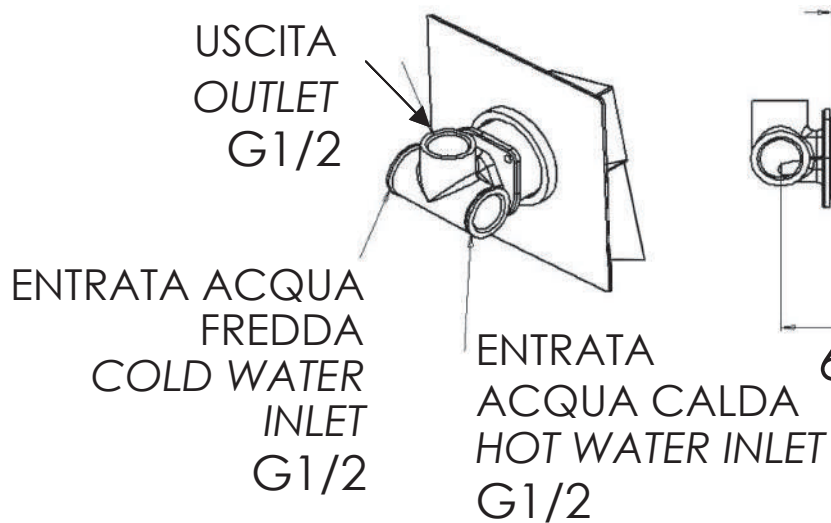

REMER

SCHEDA TECNICA

TECHNICAL FEATURES

RUBINETTERIE

ART. COD.

Q94C

MATERIALI / MATERIALS

OTTONE CROMATO / CHROME PLATED BRASS