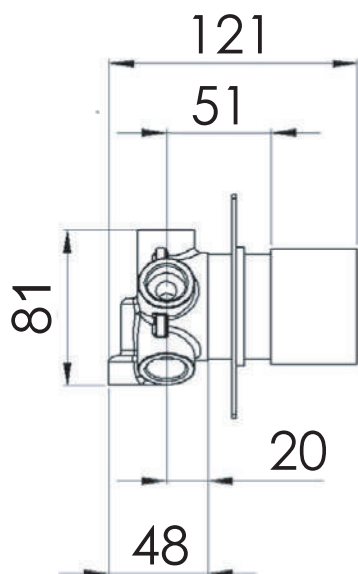

REMER

SCHEDA TECNICA

TECHNICAL FEATURES

RUBINETTERIE

ART. COD.

Q94C

MATERIALI / MATERIALS

OTTONE CROMATO / CHROME PLATED BRASS