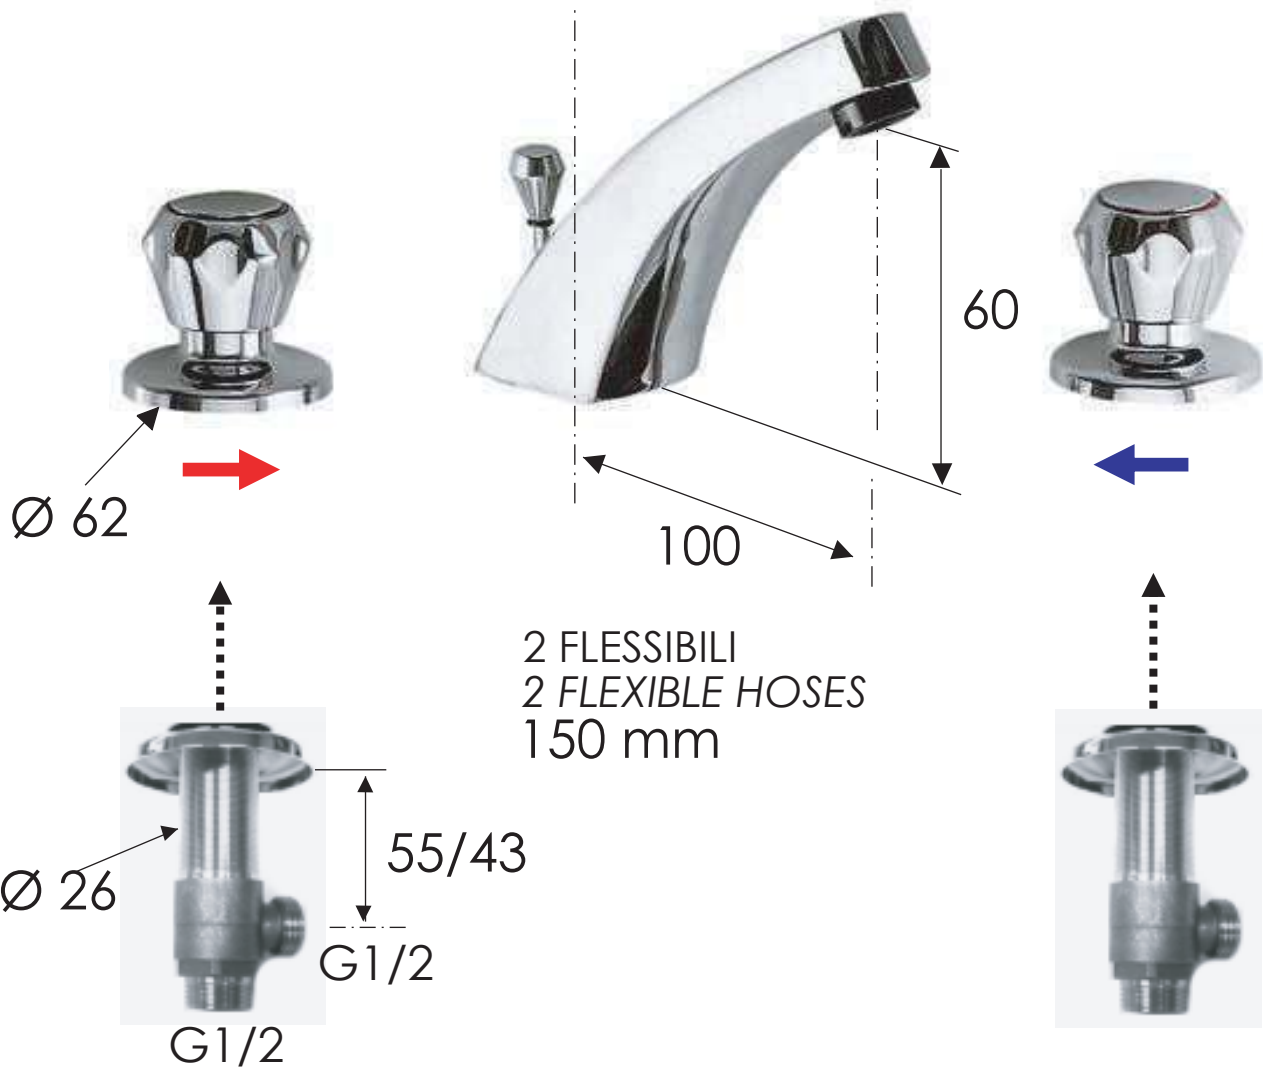

REMER

RUBINETTERIE

SCHEDA TECNICA

TECHNICAL FEATURES

ART. COD.

11EX

MATERIALI / MATERIALS

OTTONE CROMATO / CHROME PLATED BRASS