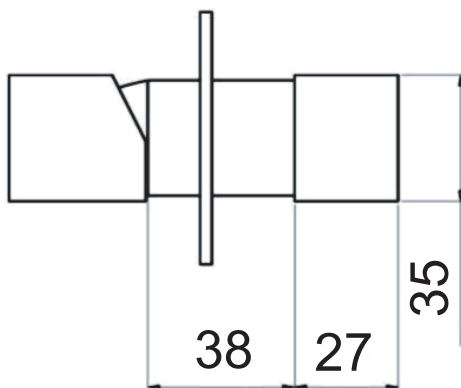

ART. COD.

S 63 3

ACQUA FREDDA
COLD WATER
G1/2

ACQUA CALDA
HOT WATER
G1/2

USCITA ACQUA MISCELATA
MIXED WATER OUTLET
G1/2

MATERIALI / MATERIALS

OTTONE CROMATO / CHROME PLATED BRASS

CROMATURA / CHROME PLATING