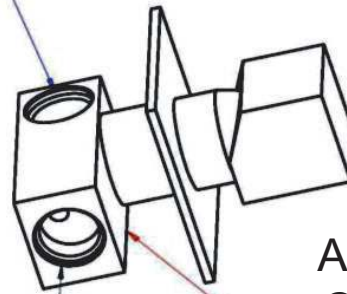

ART. COD.

S 63 3

ACQUA FREDDA
COLD WATER
G1/2

ACQUA CALDA
HOT WATER
G1/2

USCITA ACQUA MISCELATA
MIXED WATER OUTLET
G1/2

MATERIALI / MATERIALS

OTTONE CROMATO / CHROME PLATED BRASS

CROMATURA / CHROME PLATING