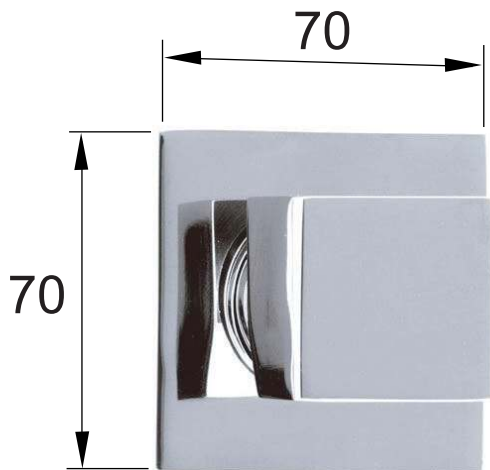

ART. COD.

S 63 3

ACQUA FREDDA
COLD WATER
G1/2

ACQUA CALDA
HOT WATER
G1/2

USCITA ACQUA MISCELATA
MIXED WATER OUTLET
G1/2

MATERIALI / MATERIALS

OTTONE CROMATO / CHROME PLATED BRASS

CROMATURA / CHROME PLATING