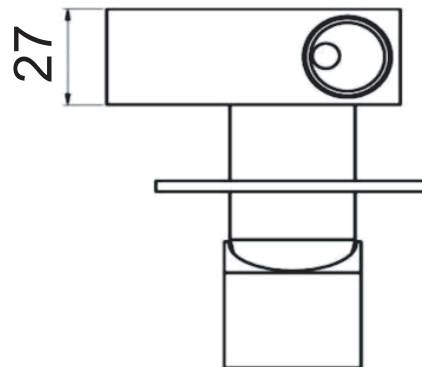

ART. COD.

S 63 3

ACQUA FREDDA
COLD WATER
G1/2

ACQUA CALDA
HOT WATER
G1/2

USCITA ACQUA MISCELATA
MIXED WATER OUTLET
G1/2

MATERIALI / MATERIALS

OTTONE CROMATO / CHROME PLATED BRASS

CROMATURA / CHROME PLATING