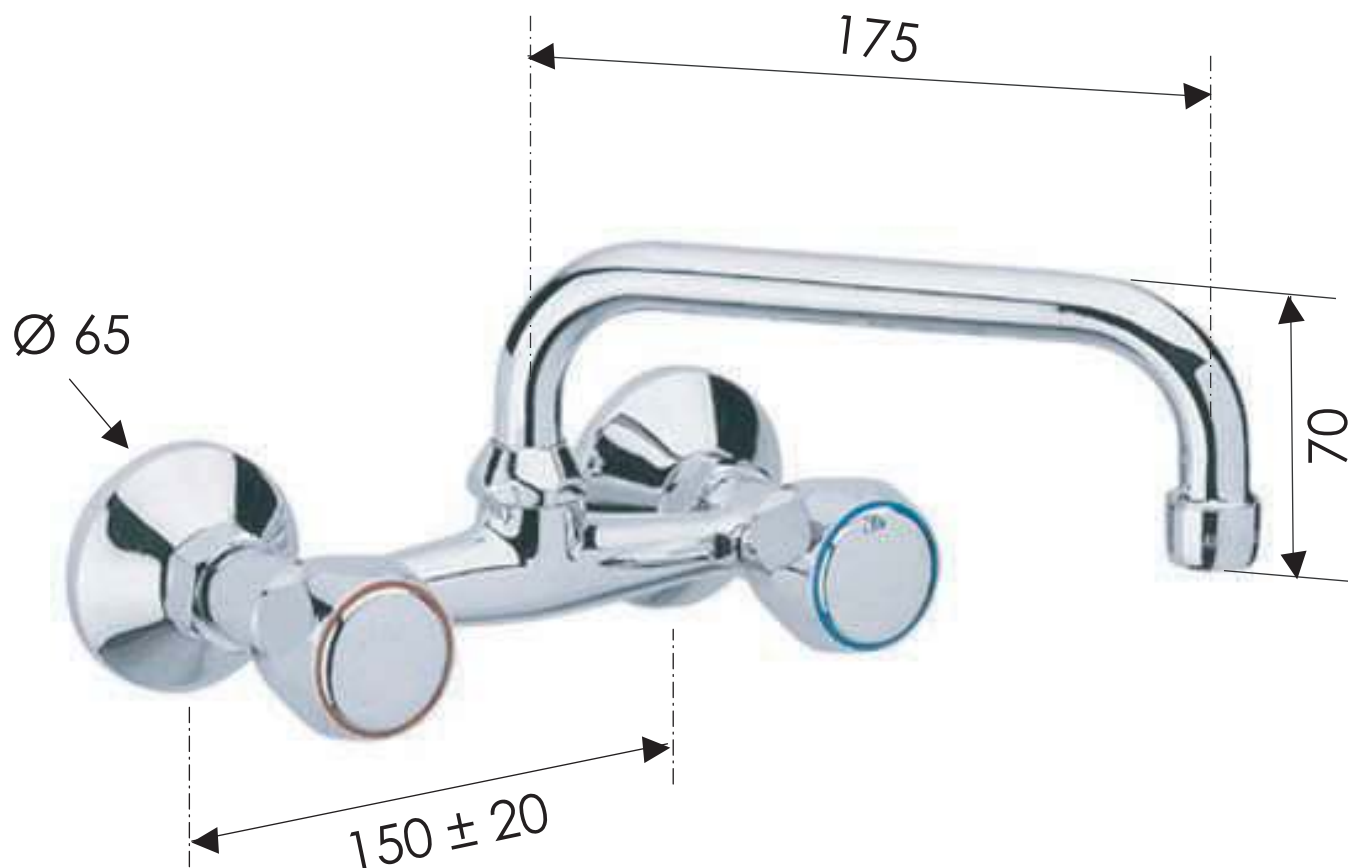

REMER

RUBINETTERIE

SCHEDA TECNICA

TECHNICAL FEATURES

ART. COD.

41SY

MATERIALI / MATERIALS

OTTONE CROMATO / CHROME PLATED BRASS