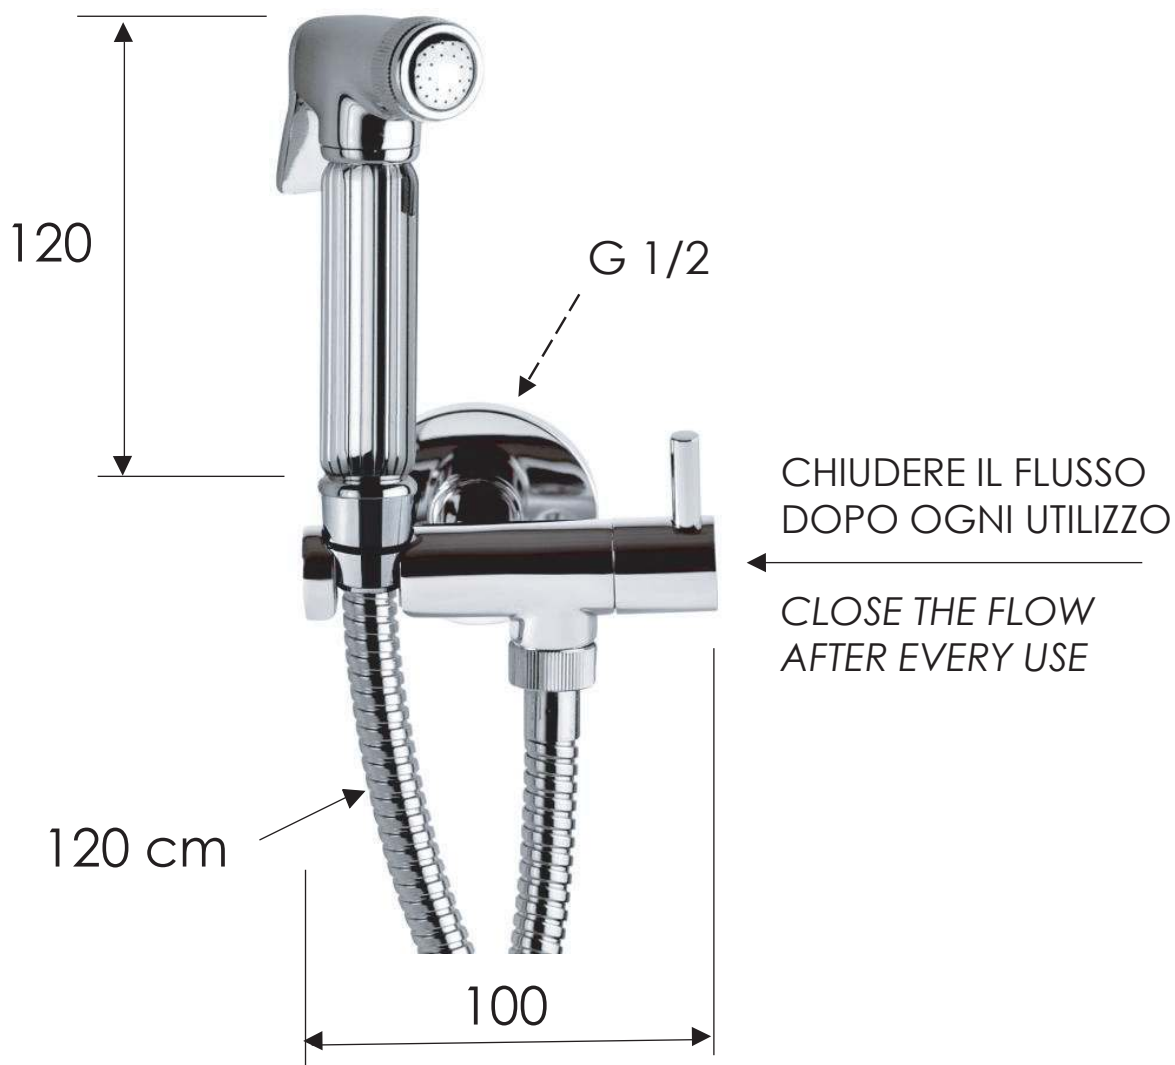

# REMER

RUBINETTERIE

SCHEDA TECNICA

ART. COD.

TECHNICAL FEATURES

**332REZ336**

## MATERIALI / MATERIALS

OTTONE CROMATO / CHROME PLATED BRASS