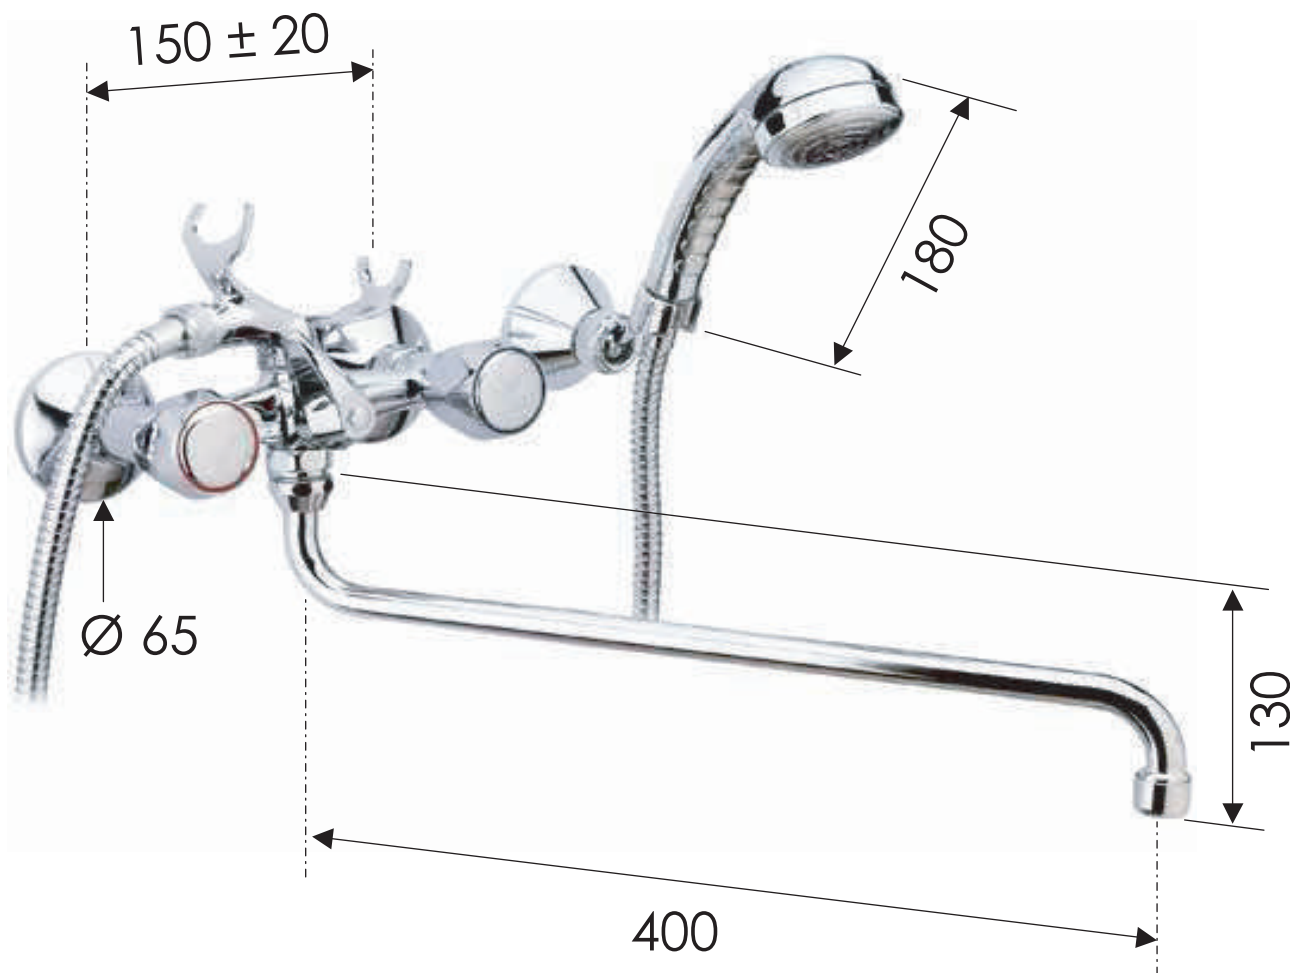

REMER

RUBINETTERIE

SCHEDA TECNICA

TECHNICAL FEATURES

ART. COD.

04Y

MATERIALI / MATERIALS

OTTONE CROMATO / CHROME PLATED BRASS