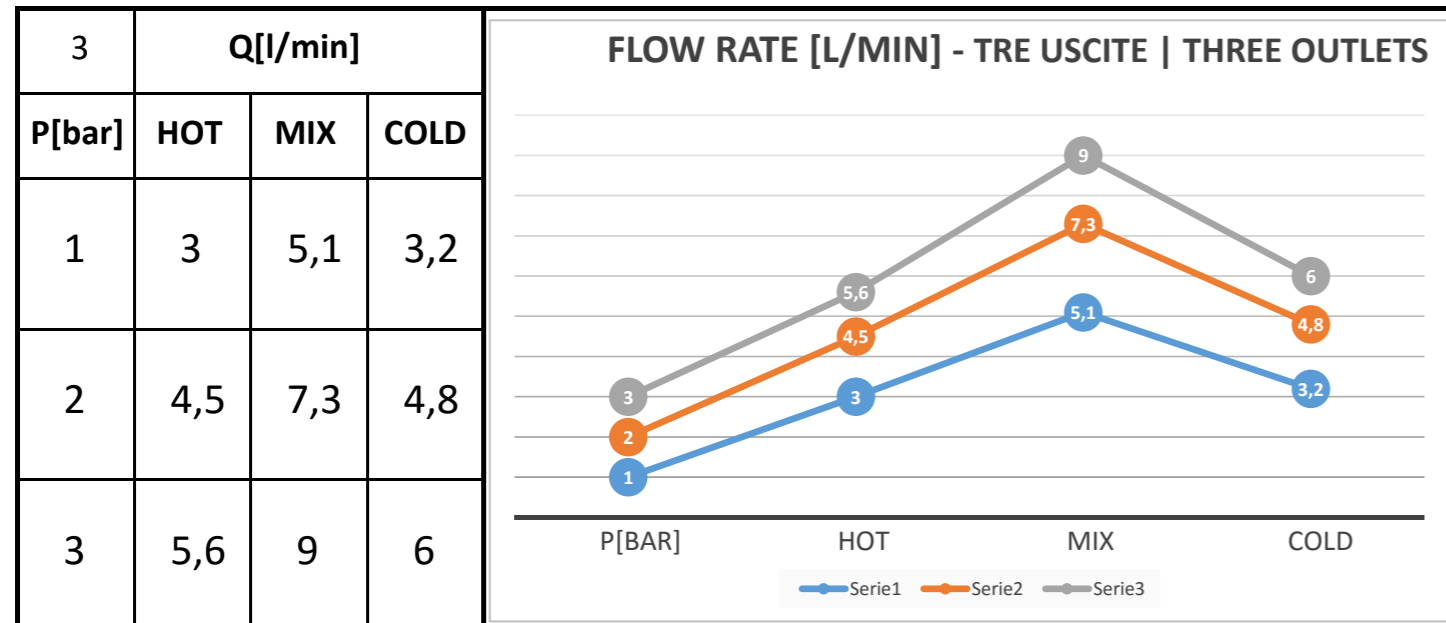

Descrizione: Miscelatore monocomando da incasso 4 vie a vitoni ceramici e cartuccia progressiva con piastre separate

Description: Single lever Built-in mixer with 4 ceramic valves, progressive cartridge and single plates

Ricambi/Spare parts	
Cartuccia/Cartridge:	P52N98
Vitoni/Valves:	76DX

Test effettuato con una sola uscita in scarico libero

The test was carried out with one free discharge outlet

Portate riferite alle singole uscite. Test effettuato con due uscite aperte contemporaneamente in scarico libero

Flow rates referring to individual outlets. The test was carried out with two free discharge outlets

Portate riferite alle singole uscite. Test effettuato con tre uscite aperte contemporaneamente in scarico libero

Flow rates referring to individual outlets. The test was carried out with three free discharge outlets