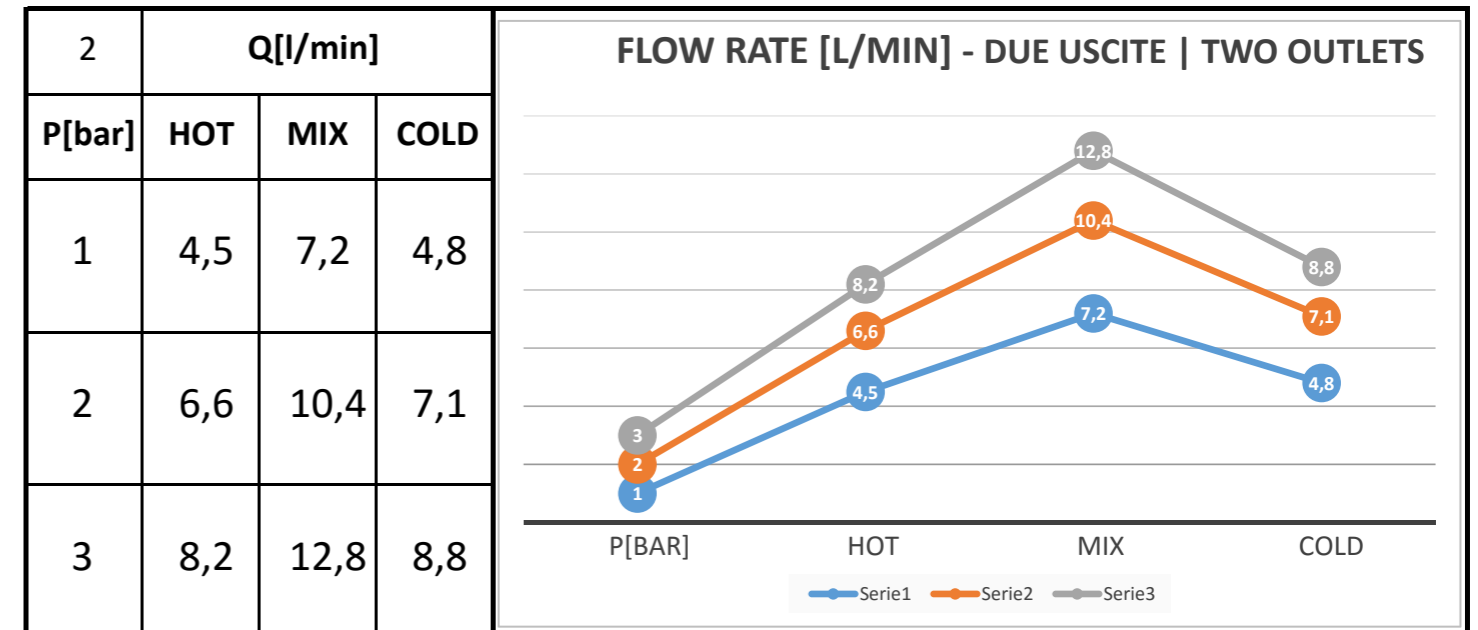

Descrizione: Miscelatore monocomando da incasso 4 vie a vitoni ceramici e cartuccia progressiva con piastre separate

Description: Single lever Built-in mixer with 4 ceramic valves, progressive cartridge and single plates

Ricambi/Spare parts	
Cartuccia/Cartridge:	P52N98
Vitoni/Valves:	76DX

Test effettuato con una sola uscita in scarico libero

The test was carried out with one free discharge outlet

Portate riferite alle singole uscite. Test effettuato con due uscite aperte contemporaneamente in scarico libero

Flow rates referring to individual outlets. The test was carried out with two free discharge outlets

Portate riferite alle singole uscite. Test effettuato con tre uscite aperte contemporaneamente in scarico libero

Flow rates referring to individual outlets. The test was carried out with three free discharge outlets