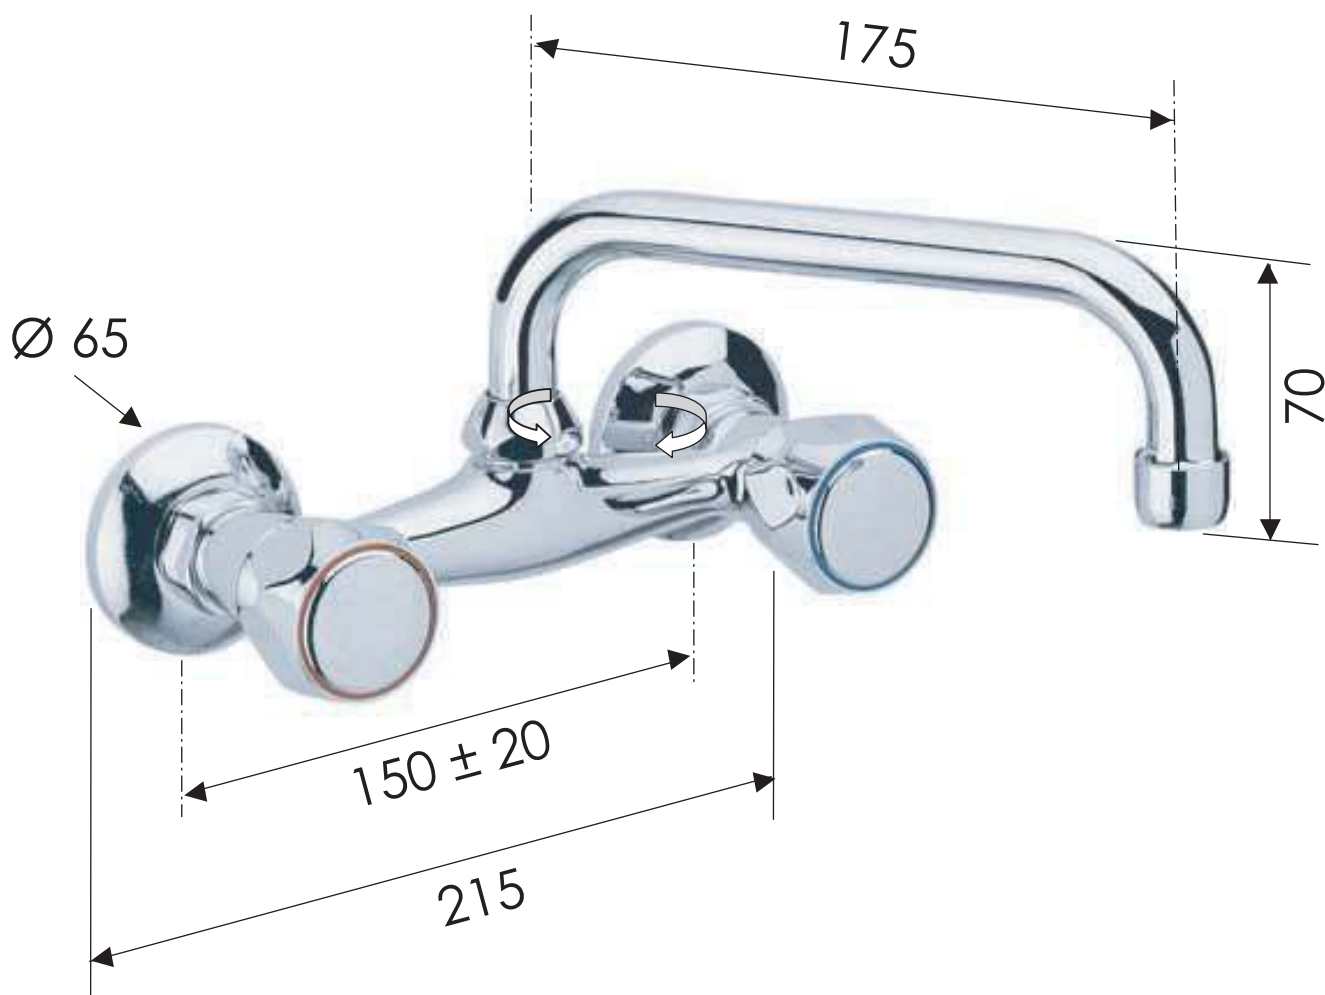

REMER

RUBINETTERIE

SCHEDA TECNICA

TECHNICAL FEATURES

ART. COD.

41SEX

MATERIALI / MATERIALS

OTTONE CROMATO / CHROME PLATED BRASS