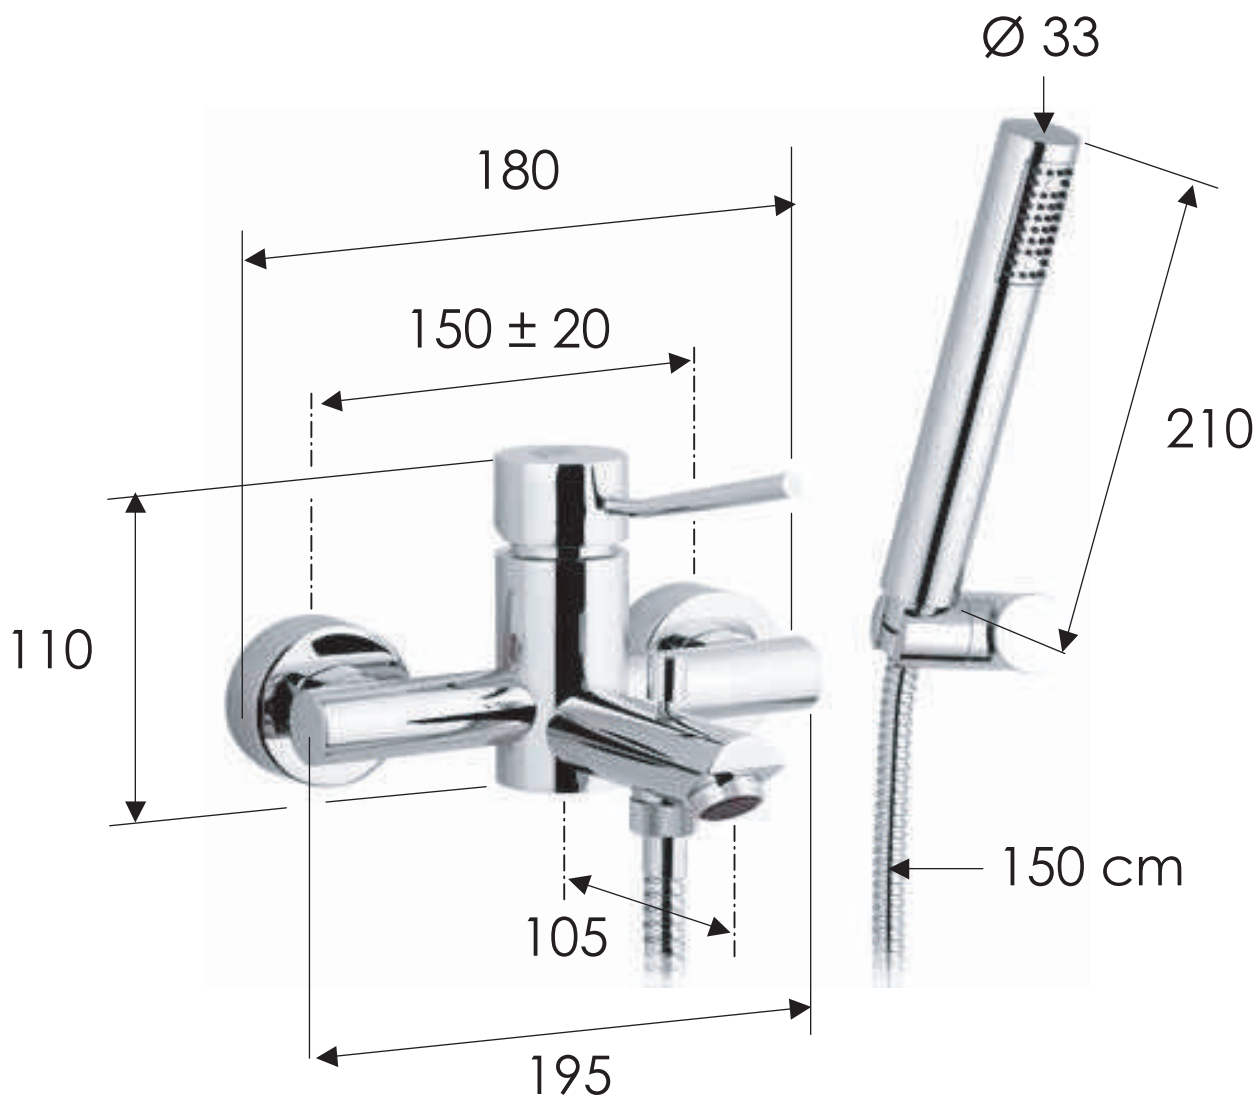

REMER

RUBINETTERIE

SCHEDA TECNICA

ART. COD.

TECHNICAL FEATURES

N02

MATERIALI / MATERIALS

OTTONE CROMATO / CHROME PLATED BRASS