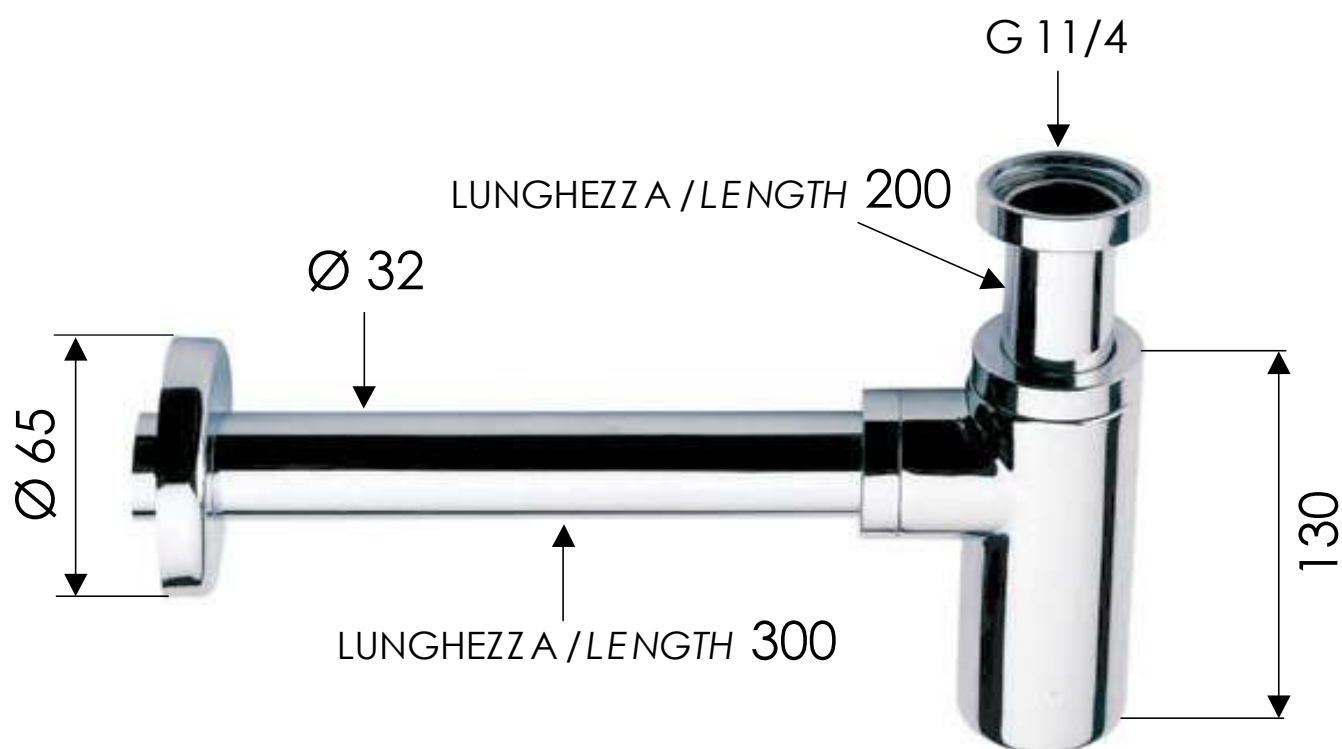

REMER

RUBINETTERIE

SCHEDA TECNICA

ART. COD.

TECHNICAL FEATURES

958L

MATERIALI / MATERIALS

OTTONE CROMATO / CHROME PLATED BRASS