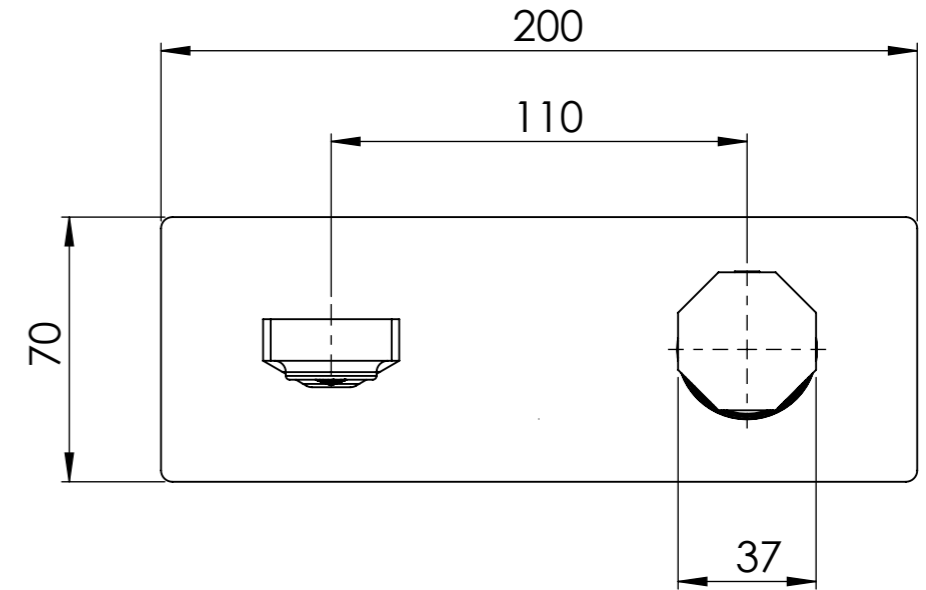

Descrizione: Parti esterne per miscelatore monocomando lavabo incasso ON15LWBOX, interasse bocca 213mm.

Description: External parts for built-in single lever basin mixer ON15LWBOX, spout center line 213mm

RICAMBI/SPARE PARTS:

CARTUCCIA/CARTRIDGE	X52125
AERATORE/AERATOR	83IJ185GPM12

Portata a 3bar: 4,5 l/min  
Flow rate at 3bar: 1,2 Gpm

CONNESSIONE BOCCA Q15INSWB  
SPOUT CONNECTION Q15INSWB

CONNESSIONE CARTUCCIA X52125WBAA  
CARTRIDGE CONNECTION X52125WBAA