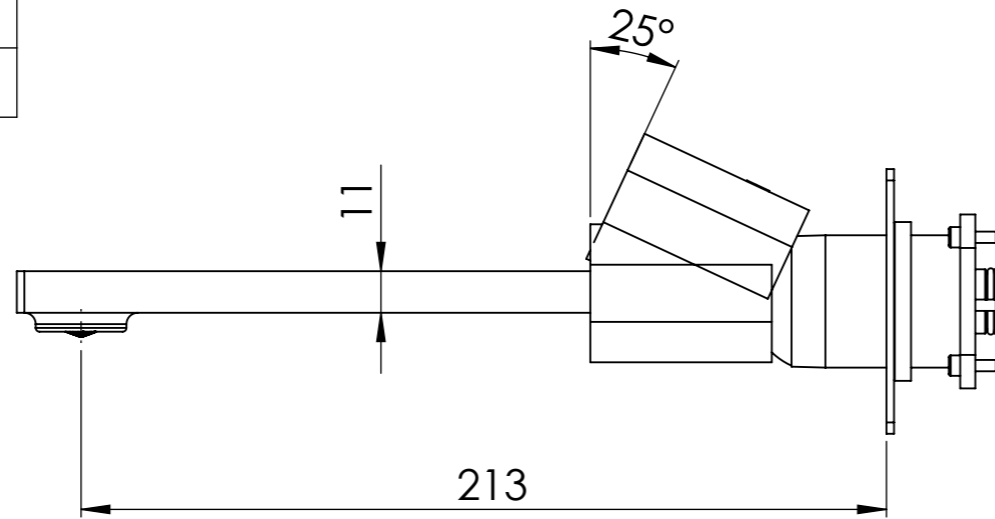

Descrizione: Parti esterne per miscelatore monocomando lavabo incasso ON15LWBOX, interasse bocca 213mm.

Description: External parts for built-in single lever basin mixer ON15LWBOX, spout center line 213mm

RICAMBI/SPARE PARTS:

CARTUCCIA/CARTRIDGE	X52125
AERATORE/AERATOR	83IJ185GPM12

Portata a 3bar: 4,5 l/min  
Flow rate at 3bar: 1,2 Gpm

CONNESSIONE BOCCA Q15INSWB  
SPOUT CONNECTION Q15INSWB

CONNESSIONE CARTUCCIA X52125WBAA  
CARTRIDGE CONNECTION X52125WBAA

BOCCA  
SPOUT