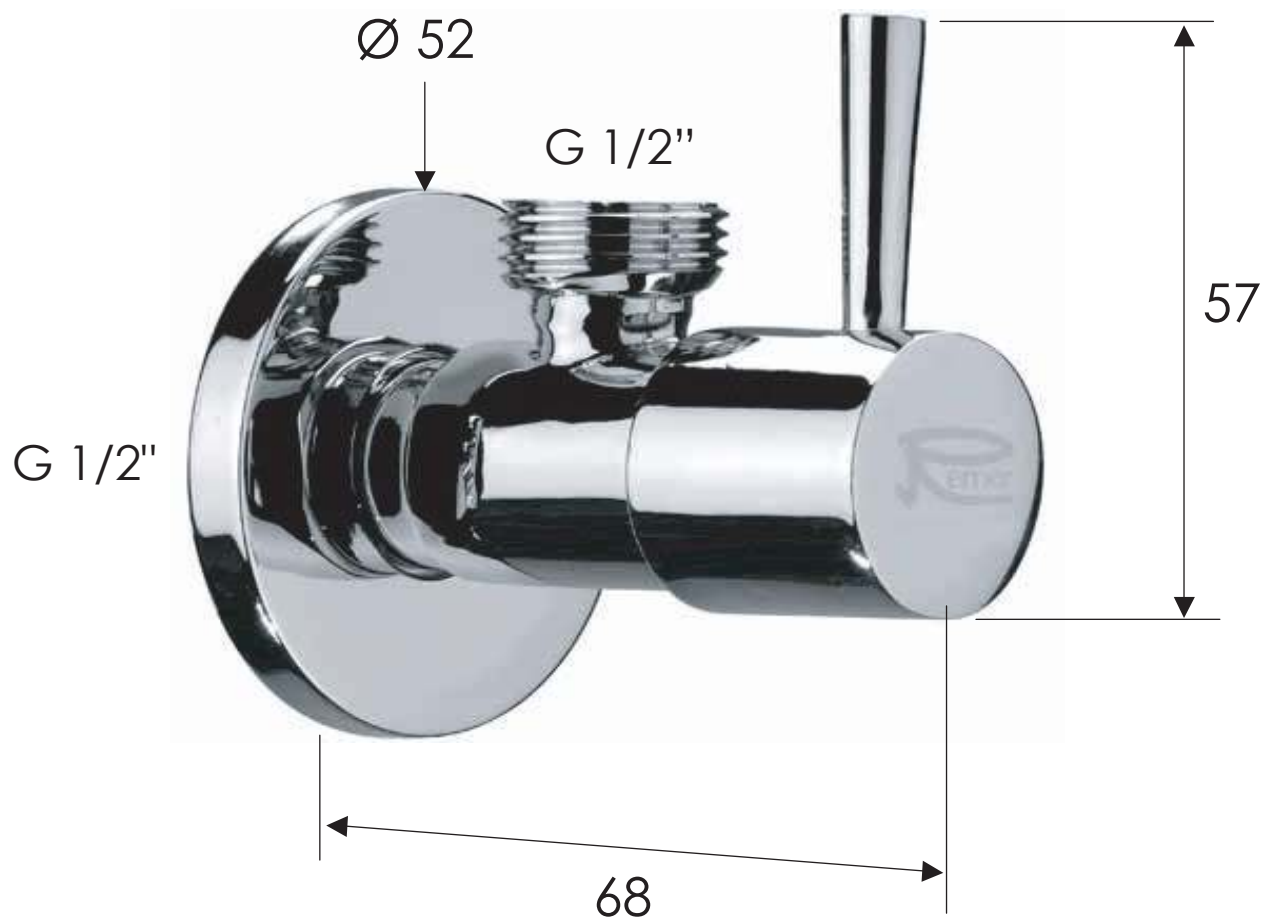

REMER

RUBINETTERIE

SCHEDA TECNICA

TECHNICAL FEATURES

ART. COD.

128L1212

MATERIALI / MATERIALS

OTTONE CROMATO / CHROME PLATED BRASS