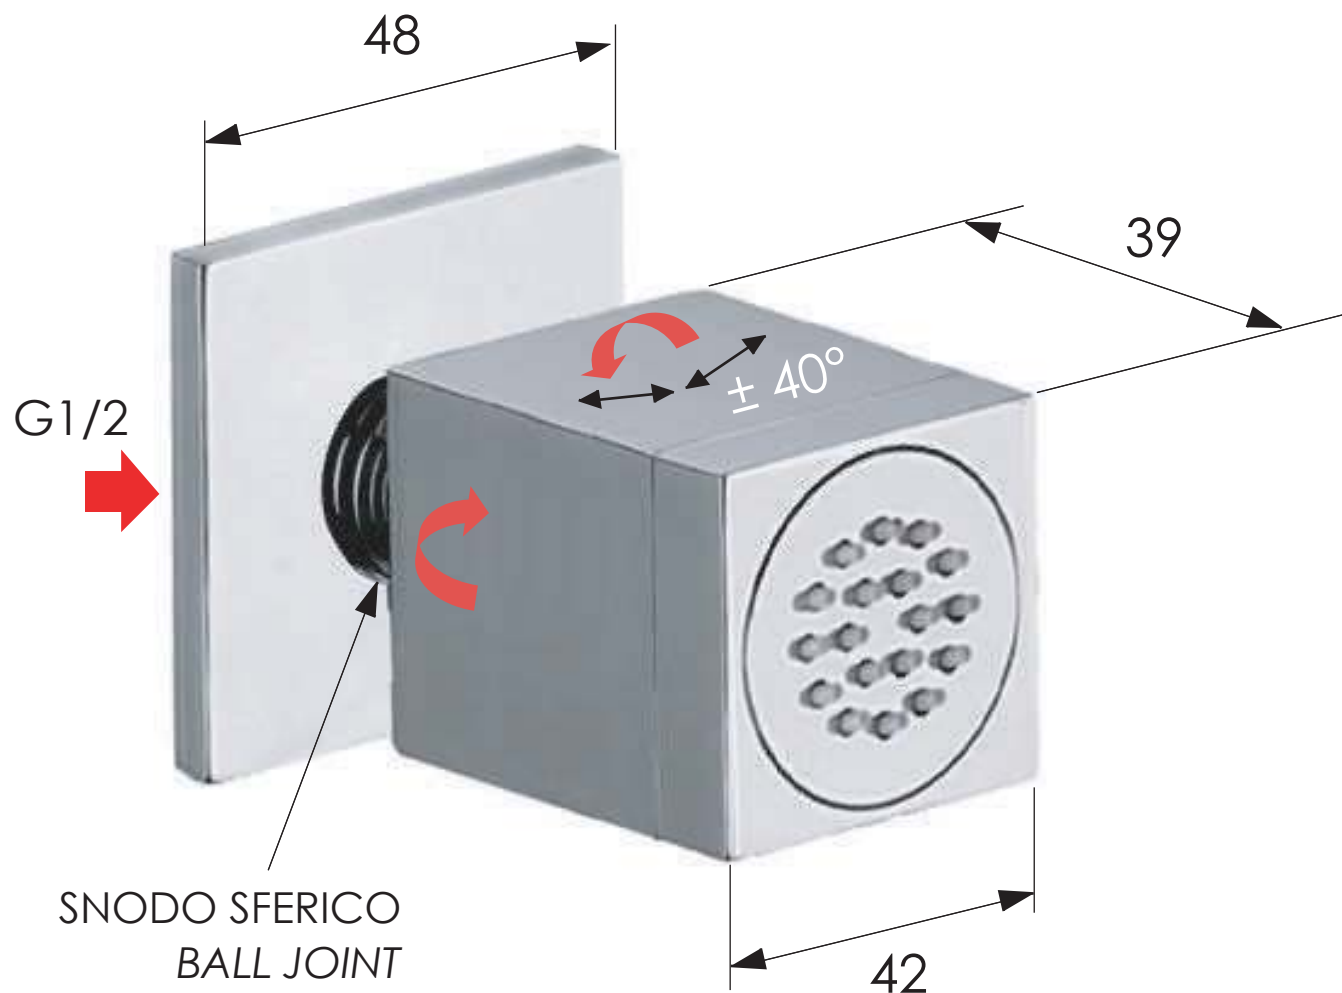

# REMER

RUBINETTERIE

SCHEDA TECNICA

ART. COD.

TECHNICAL FEATURES

**Q34JET**

## MATERIALI / MATERIALS

OTTONE / BRASS CW614N