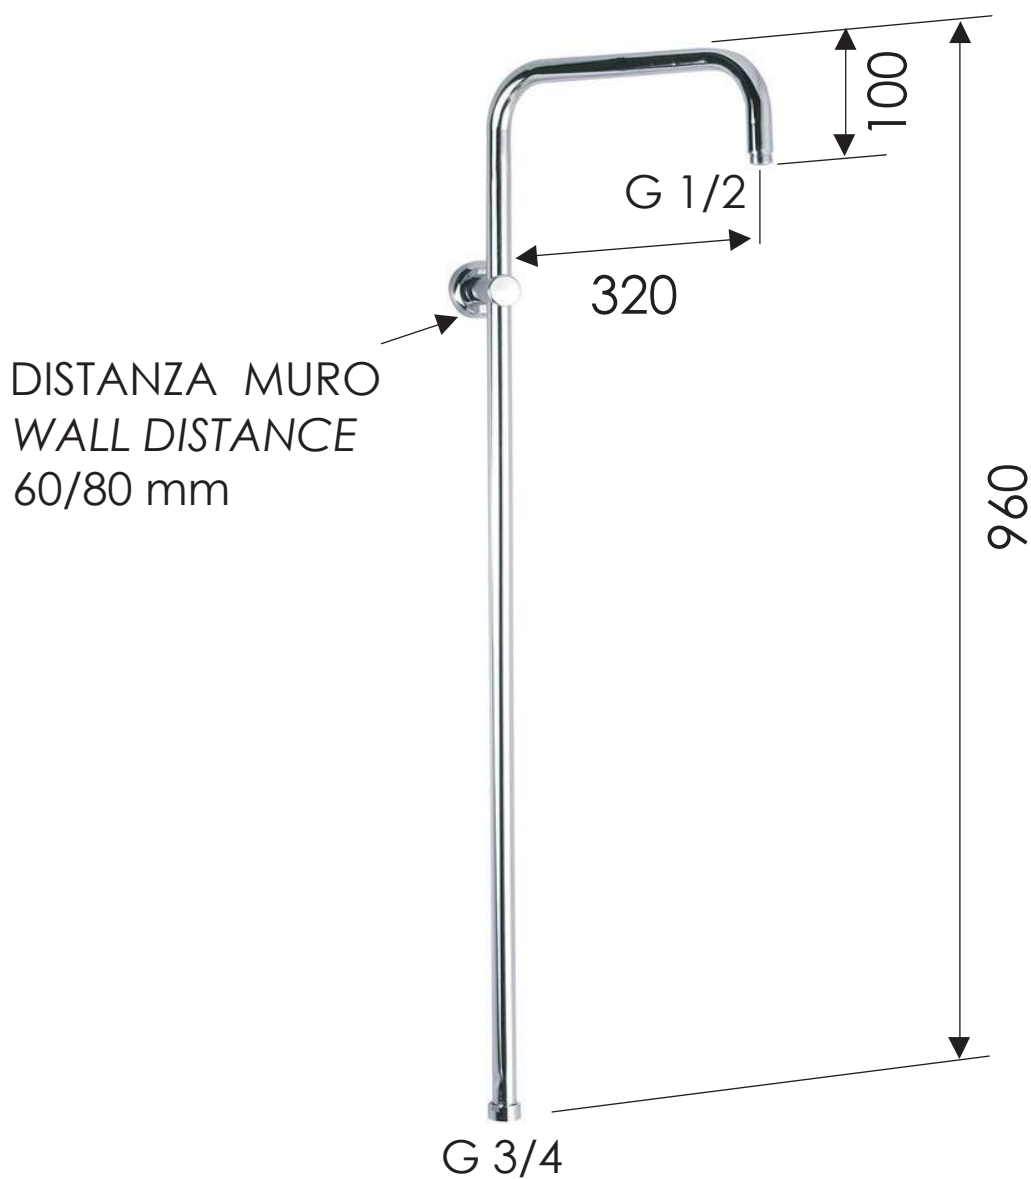

REMER

RUBINETTERIE

SCHEDA TECNICA

TECHNICAL FEATURES

ART. COD.

329F

MATERIALI / MATERIALS

OTTONE CROMATO / CHROME PLATED BRASS