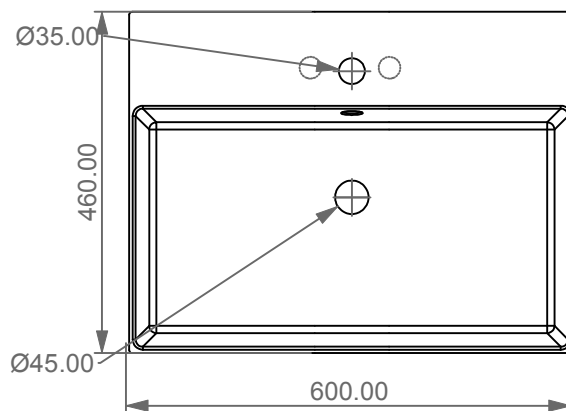

Lavabo Zenith bordo fino cm 60  
 monoforo (senza foro, tre fori su richiesta)  
 Zenith Washbasin cm 60 thin edge  
 one hole (no hole, three holes, on request)

FRONT

LEFT

REAR

SECTION

TOP

<p>Designation                  Lavabo Zenith bordo fino cm 60                  monoforo (senza foro, tre fori su richiesta)                  Zenith Washbasin cm 60 thin edge                  one hole (no hole, three holes, on request)</p>	
<p>Scale                  1:10</p>	<p>This drawing including the respected data may neither be duplicated nor modified nor altered without the consent of GSG Ceramic Design. The use of the data/technical drawings take place at users own risk and under exclusion of any liability of GSG Ceramic Design.</p>
<p>cod. ZELAVBW60</p>	<p>The dimensions are not binding; products are subject to changes. Measurement shown may be subjected to small variations or are indicative.</p>

Guida all'installazione dei lavabi sospesi con kit viti di fissaggio (cod. ACS60)

Serie: ZENITH - LIKE - TOUCH - TIME - FLUT - OZ - BRIO - SQUARE - QUAD - FLY - DUNIA

Installation guide for back to wall washbasins with fixing screws kit (cod. ACS60)