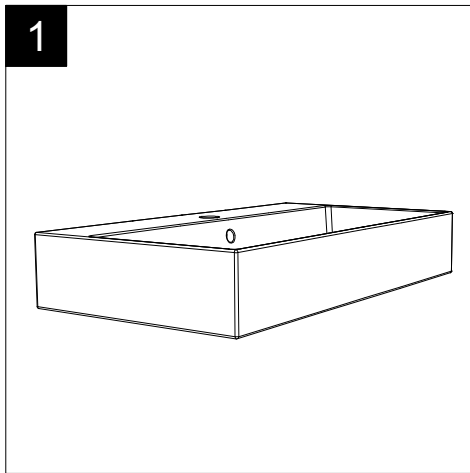

Guida all'installazione dei lavabi sospesi con kit viti di fissaggio (cod. ACS60)

Serie: ZENITH - LIKE - TOUCH - TIME - FLUT - OZ - BRIO - SQUARE - QUAD - FLY - DUNIA

Installation guide for back to wall washbasins with fixing screws kit (cod. ACS60)

Series: ZENITH - LIKE - TOUCH - TIME - FLUT - OZ - BRIO - SQUARE - QUAD - FLY - DUNIA

①