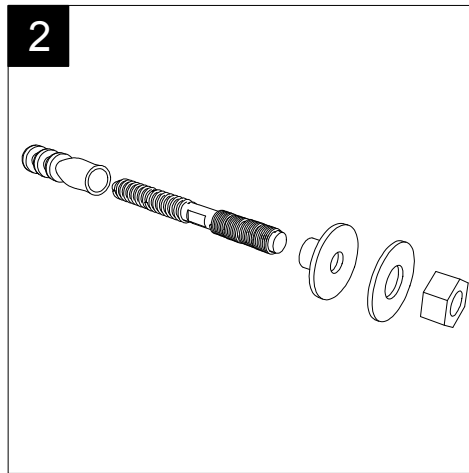

Lavabo Zenith bordo fino cm 60  
 monoforo (senza foro, tre fori su richiesta)  
 Zenith Washbasin cm 60 thin edge  
 one hole (no hole, three holes, on request)

FRONT

LEFT

REAR

SECTION

TOP

<p>Designation                  Lavabo Zenith bordo fino cm 60                  monoforo (senza foro, tre fori su richiesta)                  Zenith Washbasin cm 60 thin edge                  one hole (no hole, three holes, on request)</p>	
<p>Scale                  1:10</p>	<p>This drawing including the respected data may neither be duplicated nor modified nor altered without the consent of GSG Ceramic Design. The use of the data/technical drawings take place at users own risk and under exclusion of any liability of GSG Ceramic Design.</p>
<p>cod. ZELAVBW60</p>	<p>The dimensions are not binding; products are subject to changes. Measurement shown may be subjected to small variations or are indicative.</p>

Guida all'installazione dei lavabi sospesi con kit viti di fissaggio (cod. ACS60)

Serie: ZENITH - LIKE - TOUCH - TIME - FLUT - OZ - BRIO - SQUARE - QUAD - FLY - DUNIA

Installation guide for back to wall washbasins with fixing screws kit (cod. ACS60)

Series: ZENITH - LIKE - TOUCH - TIME - FLUT - OZ - BRIO - SQUARE - QUAD - FLY - DUNIA

①

Guida all'installazione dei lavabi sospesi con kit viti di fissaggio (cod. ACS60)

Serie: ZENITH - LIKE - TOUCH - TIME - FLUT - OZ - BRIO - SQUARE - QUAD - FLY - DUNIA

*Installation guide for back to wall washbasins with fixing screws kit (cod. ACS60)*

*Series: ZENITH - LIKE - TOUCH - TIME - FLUT - OZ - BRIO - SQUARE - QUAD - FLY - DUNIA*

②