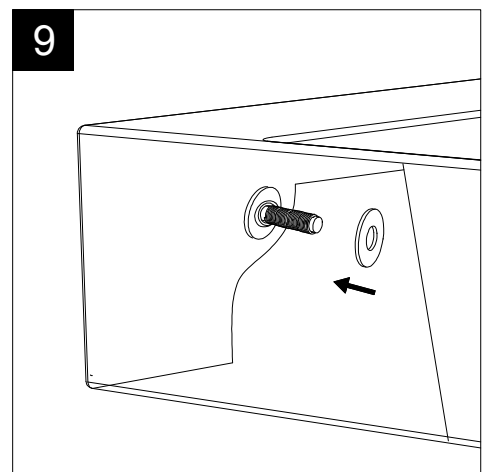

Guida all'installazione dei lavabi sospesi con kit viti di fissaggio (cod. ACS60)

Serie: ZENITH - LIKE - TOUCH - TIME - FLUT - OZ - BRIO - SQUARE - QUAD - FLY - DUNIA

Installation guide for back to wall washbasins with fixing screws kit (cod. ACS60)

Series: ZENITH - LIKE - TOUCH - TIME - FLUT - OZ - BRIO - SQUARE - QUAD - FLY - DUNIA

①