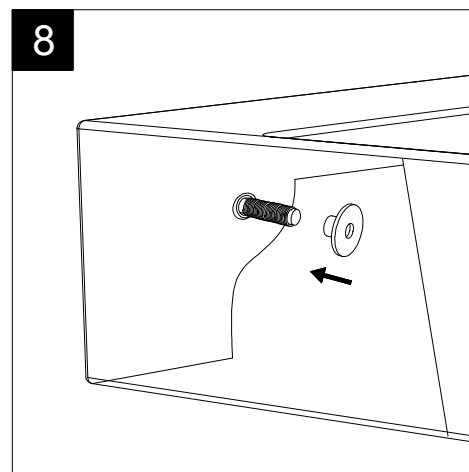

Guida all'installazione dei lavabi sospesi con kit viti di fissaggio (cod. ACS60)

Serie: ZENITH - LIKE - TOUCH - TIME - FLUT - OZ - BRIO - SQUARE - QUAD - FLY - DUNIA

Installation guide for back to wall washbasins with fixing screws kit (cod. ACS60)

Series: ZENITH - LIKE - TOUCH - TIME - FLUT - OZ - BRIO - SQUARE - QUAD - FLY - DUNIA

①