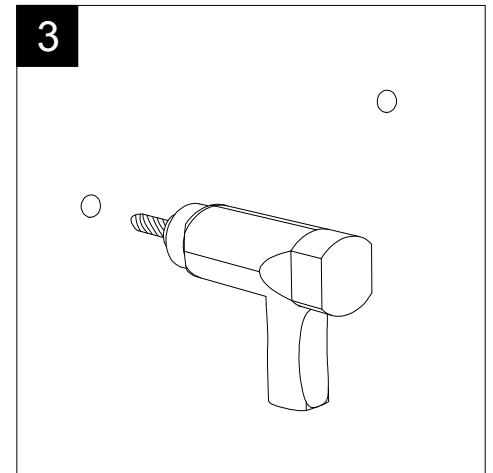

Guida all'installazione dei lavabi sospesi con kit viti di fissaggio (cod. ACS60)

Serie: ZENITH - LIKE - TOUCH - TIME - FLUT - OZ - BRIO - SQUARE - QUAD - FLY - DUNIA

Installation guide for back to wall washbasins with fixing screws kit (cod. ACS60)

Series: ZENITH - LIKE - TOUCH - TIME - FLUT - OZ - BRIO - SQUARE - QUAD - FLY - DUNIA

①