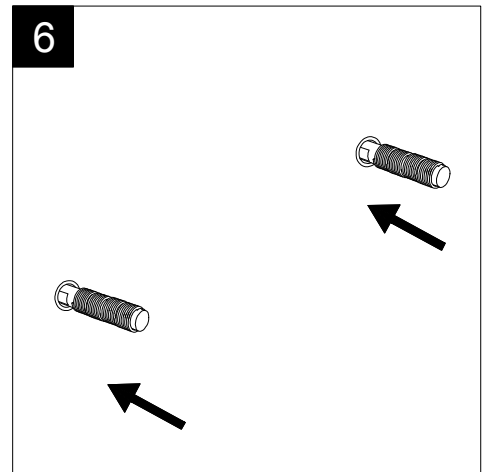

Lavabo Zenith bordo fino cm 60  
 monoforo (senza foro, tre fori su richiesta)  
 Zenith Washbasin cm 60 thin edge  
 one hole (no hole, three holes, on request)

FRONT

LEFT

REAR

SECTION

TOP

<p>Designation                  Lavabo Zenith bordo fino cm 60                  monoforo (senza foro, tre fori su richiesta)                  Zenith Washbasin cm 60 thin edge                  one hole (no hole, three holes, on request)</p>	
<p>Scale                  1:10</p>	<p>This drawing including the respected data may neither be duplicated nor modified nor altered without the consent of GSG Ceramic Design. The use of the data/technical drawings take place at users own risk and under exclusion of any liability of GSG Ceramic Design.</p>
<p>cod. ZELAVBW60</p>	<p>The dimensions are not binding; products are subject to changes. Measurement shown may be subjected to small variations or are indicative.</p>

Guida all'installazione dei lavabi sospesi con kit viti di fissaggio (cod. ACS60)

Serie: ZENITH - LIKE - TOUCH - TIME - FLUT - OZ - BRIO - SQUARE - QUAD - FLY - DUNIA

Installation guide for back to wall washbasins with fixing screws kit (cod. ACS60)

Series: ZENITH - LIKE - TOUCH - TIME - FLUT - OZ - BRIO - SQUARE - QUAD - FLY - DUNIA

①

Guida all'installazione dei lavabi sospesi con kit viti di fissaggio (cod. ACS60)

Serie: ZENITH - LIKE - TOUCH - TIME - FLUT - OZ - BRIO - SQUARE - QUAD - FLY - DUNIA

*Installation guide for back to wall washbasins with fixing screws kit (cod. ACS60)*

*Series: ZENITH - LIKE - TOUCH - TIME - FLUT - OZ - BRIO - SQUARE - QUAD - FLY - DUNIA*

②