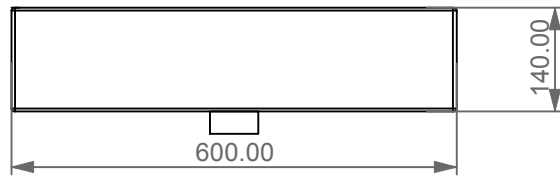

Lavabo Zenith bordo fino cm 60  
 monoforo (senza foro, tre fori su richiesta)  
 Zenith Washbasin cm 60 thin edge  
 one hole (no hole, three holes, on request)

FRONT

LEFT

REAR

SECTION

TOP

<p>Designation                  Lavabo Zenith bordo fino cm 60                  monoforo (senza foro, tre fori su richiesta)                  Zenith Washbasin cm 60 thin edge                  one hole (no hole, three holes, on request)</p>	
<p>Scale                  1:10</p>	<p>This drawing including the respected data may neither be duplicated nor modified nor altered without the consent of GSG Ceramic Design. The use of the data/technical drawings take place at users own risk and under exclusion of any liability of GSG Ceramic Design.</p>
<p>cod. ZELAVBW60</p>	<p>The dimensions are not binding; products are subject to changes. Measurement shown may be subjected to small variations or are indicative.</p>

Guida all'installazione dei lavabi sospesi con kit viti di fissaggio (cod. ACS60)

Serie: ZENITH - LIKE - TOUCH - TIME - FLUT - OZ - BRIO - SQUARE - QUAD - FLY - DUNIA

Installation guide for back to wall washbasins with fixing screws kit (cod. ACS60)