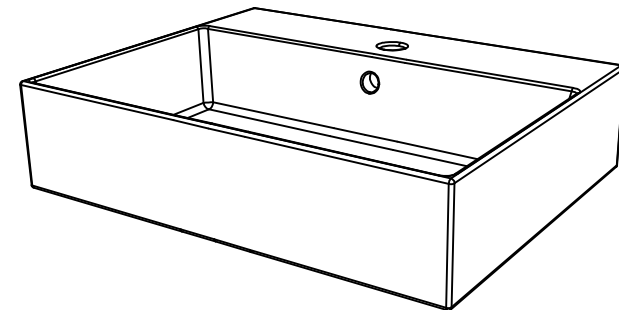

Lavabo Zenith bordo fino cm 60  
 monoforo (senza foro, tre fori su richiesta)  
 Zenith Washbasin cm 60 thin edge  
 one hole (no hole, three holes, on request)

FRONT

LEFT

REAR

SECTION

TOP

<p>Designation                  Lavabo Zenith bordo fino cm 60                  monoforo (senza foro, tre fori su richiesta)                  Zenith Washbasin cm 60 thin edge                  one hole (no hole, three holes, on request)</p>	
<p>Scale                  1:10</p>	<p>This drawing including the respected data may neither be duplicated nor modified nor altered without the consent of GSG Ceramic Design. The use of the data/technical drawings take place at users own risk and under exclusion of any liability of GSG Ceramic Design.</p>
<p>cod. ZELAVBW60</p>	<p>The dimensions are not binding; products are subject to changes. Measurement shown may be subjected to small variations or are indicative.</p>

Guida all'installazione dei lavabi sospesi con kit viti di fissaggio (cod. ACS60)

Serie: ZENITH - LIKE - TOUCH - TIME - FLUT - OZ - BRIO - SQUARE - QUAD - FLY - DUNIA

Installation guide for back to wall washbasins with fixing screws kit (cod. ACS60)