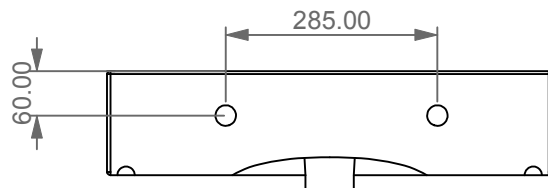

Lavabo Zenith bordo fino cm 60  
 monoforo (senza foro, tre fori su richiesta)  
 Zenith Washbasin cm 60 thin edge  
 one hole (no hole, three holes, on request)

FRONT

LEFT

REAR

SECTION

TOP

<p>Designation                  Lavabo Zenith bordo fino cm 60                  monoforo (senza foro, tre fori su richiesta)                  Zenith Washbasin cm 60 thin edge                  one hole (no hole, three holes, on request)</p>	
<p>Scale                  1:10</p>	<p>This drawing including the respected data may neither be duplicated nor modified nor altered without the consent of GSG Ceramic Design. The use of the data/technical drawings take place at users own risk and under exclusion of any liability of GSG Ceramic Design.</p>
<p>cod. ZELAVBW60</p>	<p>The dimensions are not binding; products are subject to changes. Measurement shown may be subjected to small variations or are indicative.</p>

Guida all'installazione dei lavabi sospesi con kit viti di fissaggio (cod. ACS60)

Serie: ZENITH - LIKE - TOUCH - TIME - FLUT - OZ - BRIO - SQUARE - QUAD - FLY - DUNIA

Installation guide for back to wall washbasins with fixing screws kit (cod. ACS60)