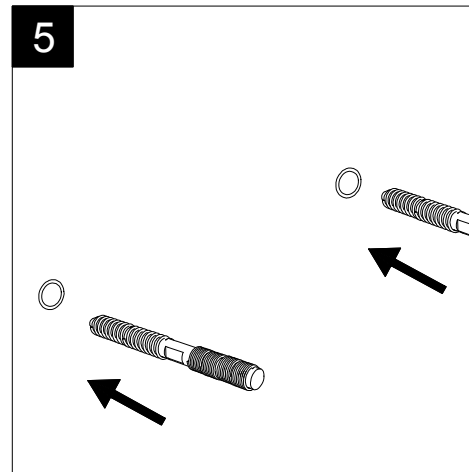

Lavabo Zenith bordo fino cm 60  
 monoforo (senza foro, tre fori su richiesta)  
 Zenith Washbasin cm 60 thin edge  
 one hole (no hole, three holes, on request)

FRONT

LEFT

REAR

SECTION

TOP

<p>Designation                  Lavabo Zenith bordo fino cm 60                  monoforo (senza foro, tre fori su richiesta)                  Zenith Washbasin cm 60 thin edge                  one hole (no hole, three holes, on request)</p>	
<p>Scale                  1:10</p>	<p>This drawing including the respected data may neither be duplicated nor modified nor altered without the consent of GSG Ceramic Design. The use of the data/technical drawings take place at users own risk and under exclusion of any liability of GSG Ceramic Design.</p>
<p>cod. ZELAVBW60</p>	<p>The dimensions are not binding; products are subject to changes. Measurement shown may be subjected to small variations or are indicative.</p>

Guida all'installazione dei lavabi sospesi con kit viti di fissaggio (cod. ACS60)

Serie: ZENITH - LIKE - TOUCH - TIME - FLUT - OZ - BRIO - SQUARE - QUAD - FLY - DUNIA

Installation guide for back to wall washbasins with fixing screws kit (cod. ACS60)

Series: ZENITH - LIKE - TOUCH - TIME - FLUT - OZ - BRIO - SQUARE - QUAD - FLY - DUNIA

①

Guida all'installazione dei lavabi sospesi con kit viti di fissaggio (cod. ACS60)

Serie: ZENITH - LIKE - TOUCH - TIME - FLUT - OZ - BRIO - SQUARE - QUAD - FLY - DUNIA

*Installation guide for back to wall washbasins with fixing screws kit (cod. ACS60)*

*Series: ZENITH - LIKE - TOUCH - TIME - FLUT - OZ - BRIO - SQUARE - QUAD - FLY - DUNIA*

②