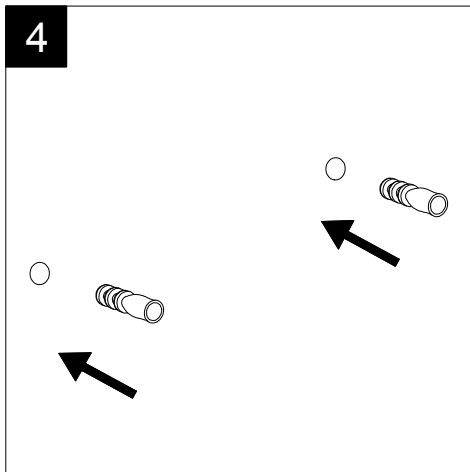

Lavabo Zenith bordo fino cm 60  
 monoforo (senza foro, tre fori su richiesta)  
 Zenith Washbasin cm 60 thin edge  
 one hole (no hole, three holes, on request)

FRONT

LEFT

REAR

SECTION

TOP

<p>Designation                  Lavabo Zenith bordo fino cm 60                  monoforo (senza foro, tre fori su richiesta)                  Zenith Washbasin cm 60 thin edge                  one hole (no hole, three holes, on request)</p>	
<p>Scale                  1:10</p>	<p>This drawing including the respected data may neither be duplicated nor modified nor altered without the consent of GSG Ceramic Design. The use of the data/technical drawings take place at users own risk and under exclusion of any liability of GSG Ceramic Design.</p>
<p>cod. ZELAVBW60</p>	<p>The dimensions are not binding; products are subject to changes. Measurement shown may be subjected to small variations or are indicative.</p>

Guida all'installazione dei lavabi sospesi con kit viti di fissaggio (cod. ACS60)

Serie: ZENITH - LIKE - TOUCH - TIME - FLUT - OZ - BRIO - SQUARE - QUAD - FLY - DUNIA

Installation guide for back to wall washbasins with fixing screws kit (cod. ACS60)

Series: ZENITH - LIKE - TOUCH - TIME - FLUT - OZ - BRIO - SQUARE - QUAD - FLY - DUNIA

①

Guida all'installazione dei lavabi sospesi con kit viti di fissaggio (cod. ACS60)

Serie: ZENITH - LIKE - TOUCH - TIME - FLUT - OZ - BRIO - SQUARE - QUAD - FLY - DUNIA

*Installation guide for back to wall washbasins with fixing screws kit (cod. ACS60)*

*Series: ZENITH - LIKE - TOUCH - TIME - FLUT - OZ - BRIO - SQUARE - QUAD - FLY - DUNIA*

②