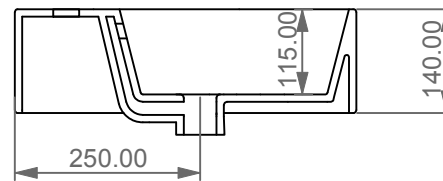

Lavabo Zenith bordo fino cm 60  
 monoforo (senza foro, tre fori su richiesta)  
 Zenith Washbasin cm 60 thin edge  
 one hole (no hole, three holes, on request)

FRONT

LEFT

REAR

SECTION

TOP

<p>Designation                  Lavabo Zenith bordo fino cm 60                  monoforo (senza foro, tre fori su richiesta)                  Zenith Washbasin cm 60 thin edge                  one hole (no hole, three holes, on request)</p>	
<p>Scale                  1:10</p>	<p>This drawing including the respected data may neither be duplicated nor modified nor altered without the consent of GSG Ceramic Design. The use of the data/technical drawings take place at users own risk and under exclusion of any liability of GSG Ceramic Design.</p>
<p>cod. ZELAVBW60</p>	<p>The dimensions are not binding; products are subject to changes. Measurement shown may be subjected to small variations or are indicative.</p>

Guida all'installazione dei lavabi sospesi con kit viti di fissaggio (cod. ACS60)

Serie: ZENITH - LIKE - TOUCH - TIME - FLUT - OZ - BRIO - SQUARE - QUAD - FLY - DUNIA

Installation guide for back to wall washbasins with fixing screws kit (cod. ACS60)