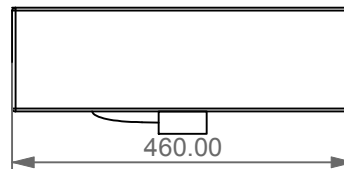

Lavabo Zenith bordo fino cm 60  
 monoforo (senza foro, tre fori su richiesta)  
 Zenith Washbasin cm 60 thin edge  
 one hole (no hole, three holes, on request)

FRONT

LEFT

REAR

SECTION

TOP

<p>Designation                  Lavabo Zenith bordo fino cm 60                  monoforo (senza foro, tre fori su richiesta)                  Zenith Washbasin cm 60 thin edge                  one hole (no hole, three holes, on request)</p>	
<p>Scale                  1:10</p>	<p>This drawing including the respected data may neither be duplicated nor modified nor altered without the consent of GSG Ceramic Design. The use of the data/technical drawings take place at users own risk and under exclusion of any liability of GSG Ceramic Design.</p>
<p>cod. ZELAVBW60</p>	<p>The dimensions are not binding; products are subject to changes. Measurement shown may be subjected to small variations or are indicative.</p>

Guida all'installazione dei lavabi sospesi con kit viti di fissaggio (cod. ACS60)

Serie: ZENITH - LIKE - TOUCH - TIME - FLUT - OZ - BRIO - SQUARE - QUAD - FLY - DUNIA

Installation guide for back to wall washbasins with fixing screws kit (cod. ACS60)