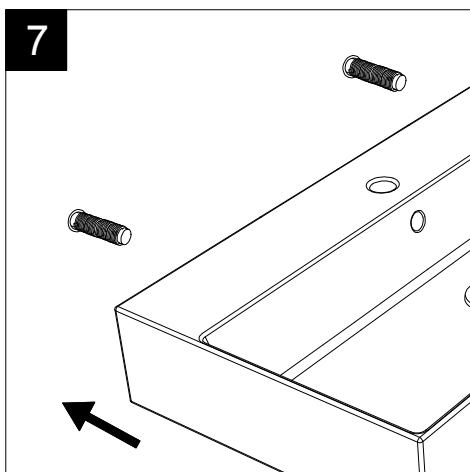

Guida all'installazione dei lavabi sospesi con kit viti di fissaggio (cod. ACS60)

Serie: ZENITH - LIKE - TOUCH - TIME - FLUT - OZ - BRIO - SQUARE - QUAD - FLY - DUNIA

Installation guide for back to wall washbasins with fixing screws kit (cod. ACS60)

Series: ZENITH - LIKE - TOUCH - TIME - FLUT - OZ - BRIO - SQUARE - QUAD - FLY - DUNIA

①