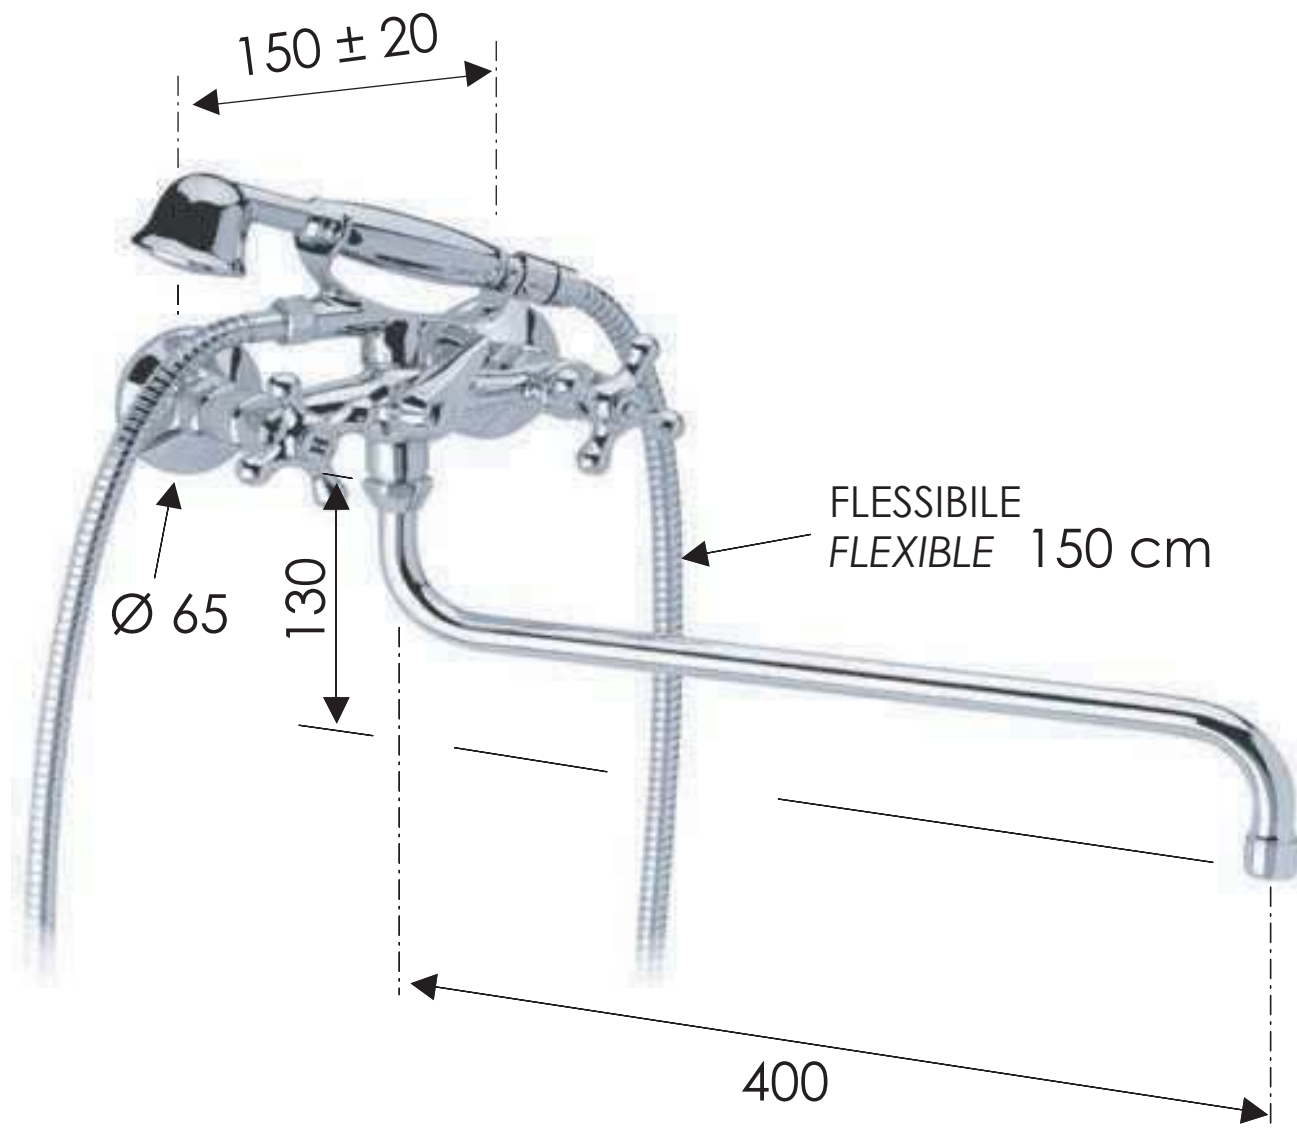

# REMER

SCHEDA TECNICA

TECHNICAL FEATURES

RUBINETTERIE

ART. COD.

04LI

## MATERIALI / MATERIALS

OTTONE CROMATO / CHROME PLATED BRASS